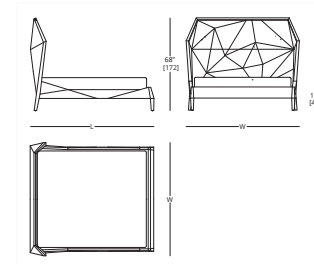

BIAS HOODED BED

LEGS & FRAME
Lacquer, Standard Wood
QUEEN
COM Required: 13.5 yd
COL Required: 243 ft²
KING or CALIFORNIAN KING
COM Required: 14.5 yd
COL Required: 261 ft²
For full dimension tab please consult our website or contact our sale representative