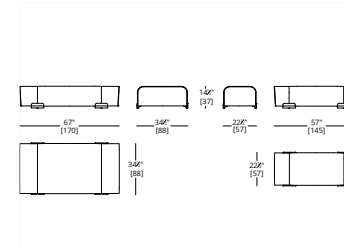

GAZELLE BENCH

LEGS
Standard Metal
COM Required: 3 yd
COL Required: 54 ft²

GAZELLE LOUNGE CHAIR

LEGS
Standard Metal
LOUNGE CHAIR
COM Required: 4 yd
COL Required: 72 ft²

HALO BENCHES

FEET
Standard Metal, Hand Patinated Metal
BENCH
COM Required: Ends 4 yd Center 2.5 yd
COL Required: Ends 72 ft² Center 45 ft²
SMALL BENCH
COM Required: Ends 3 yd Center 2 yd
COL Required: Ends 54 ft² Center 36 ft²