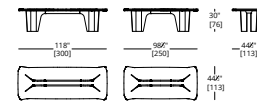

COM Required: 8 yd
COL Required: 144 ft²

ELYSIAN WOOD DINING TABLE

TOP
Lacquer, Standard Wood, Premium Wood,
High Build Polished Top Coat
BASE
Lacquer, Standard Wood

CLASP LOVESEAT & OTTOMAN

LOVE SEAT
COM Required: 14 yd
COL Required: 252 ft²
OTTOMAN
COM Required: 4 yd
COL Required: 72 ft²