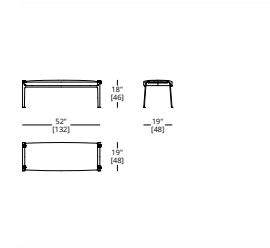

GAZELLE BENCH

LEGS
Standard Metal
COM Required: 3 yd
COL Required: 54 ft²

GAZELLE LOUNGE CHAIR

LEGS
Standard Metal
LOUNGE CHAIR
COM Required: 4 yd
COL Required: 72 ft²

HALO BENCHES

FEET
Standard Metal, Hand Patinated Metal
BENCH
COM Required: Ends 4 yd Center 2.5 yd
COL Required: Ends 72 ft² Center 45 ft²
SMALL BENCH
COM Required: Ends 3 yd Center 2 yd
COL Required: Ends 54 ft² Center 36 ft²