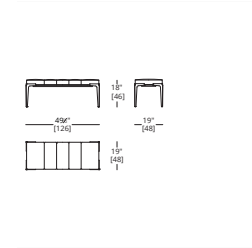

KHEPERA LARGE BENCH