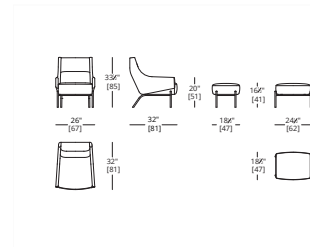

Available in Left or Right version

ASYMPTOTE FLOOR LAMP

FINISH
Hand Patinated Metal

VISTA LOUNGE CHAIR & OTTOMAN

LEGS
Standard Metal, Hand Patinated Metal
LOUNGE CHAIR
COM Required: Body 5.5 yd Arms 4.5 yd
COL Required: Body 99 ft² Seat 81 ft²
OTTOMAN
COM Required: 3.5 yd
COL Required: 63 ft²