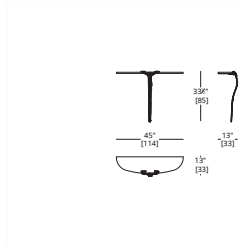

KHEPERA SMALL BENCH