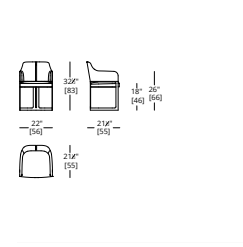

PADUS DINING HOST CHAIR

LEGS

Standard Metal
COM Required: 4 yd
COL Required: 72 ft²