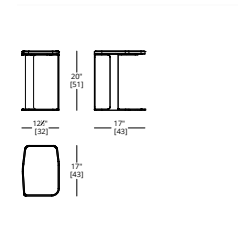

TUYA DRINK TABLE

TOP
Lacquer, Standard Wood, High Build Polished
Top Coat, 30 mm Marble
BASE:
Standard Metal