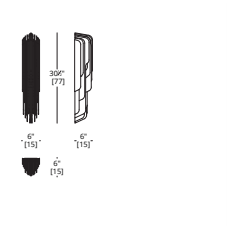

WESLEY SCONCE

FINISH
Hand Patinated Metal