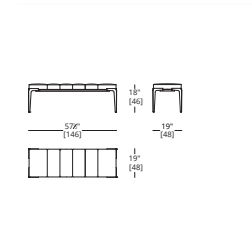

LEGS
Hand Patinated Metal, Brushed Nickel,
Brushed or Polished Brass
COM Required: 3.5 yd
COL Required: 63 ft²