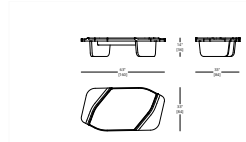

CASCADE COFFEE TABLES

CENTER INSERT

Lacquer, Standard Wood, Premium Wood,
High Build Polished Top Coat, Marble

TOP & BASE

Lacquer, Standard Wood