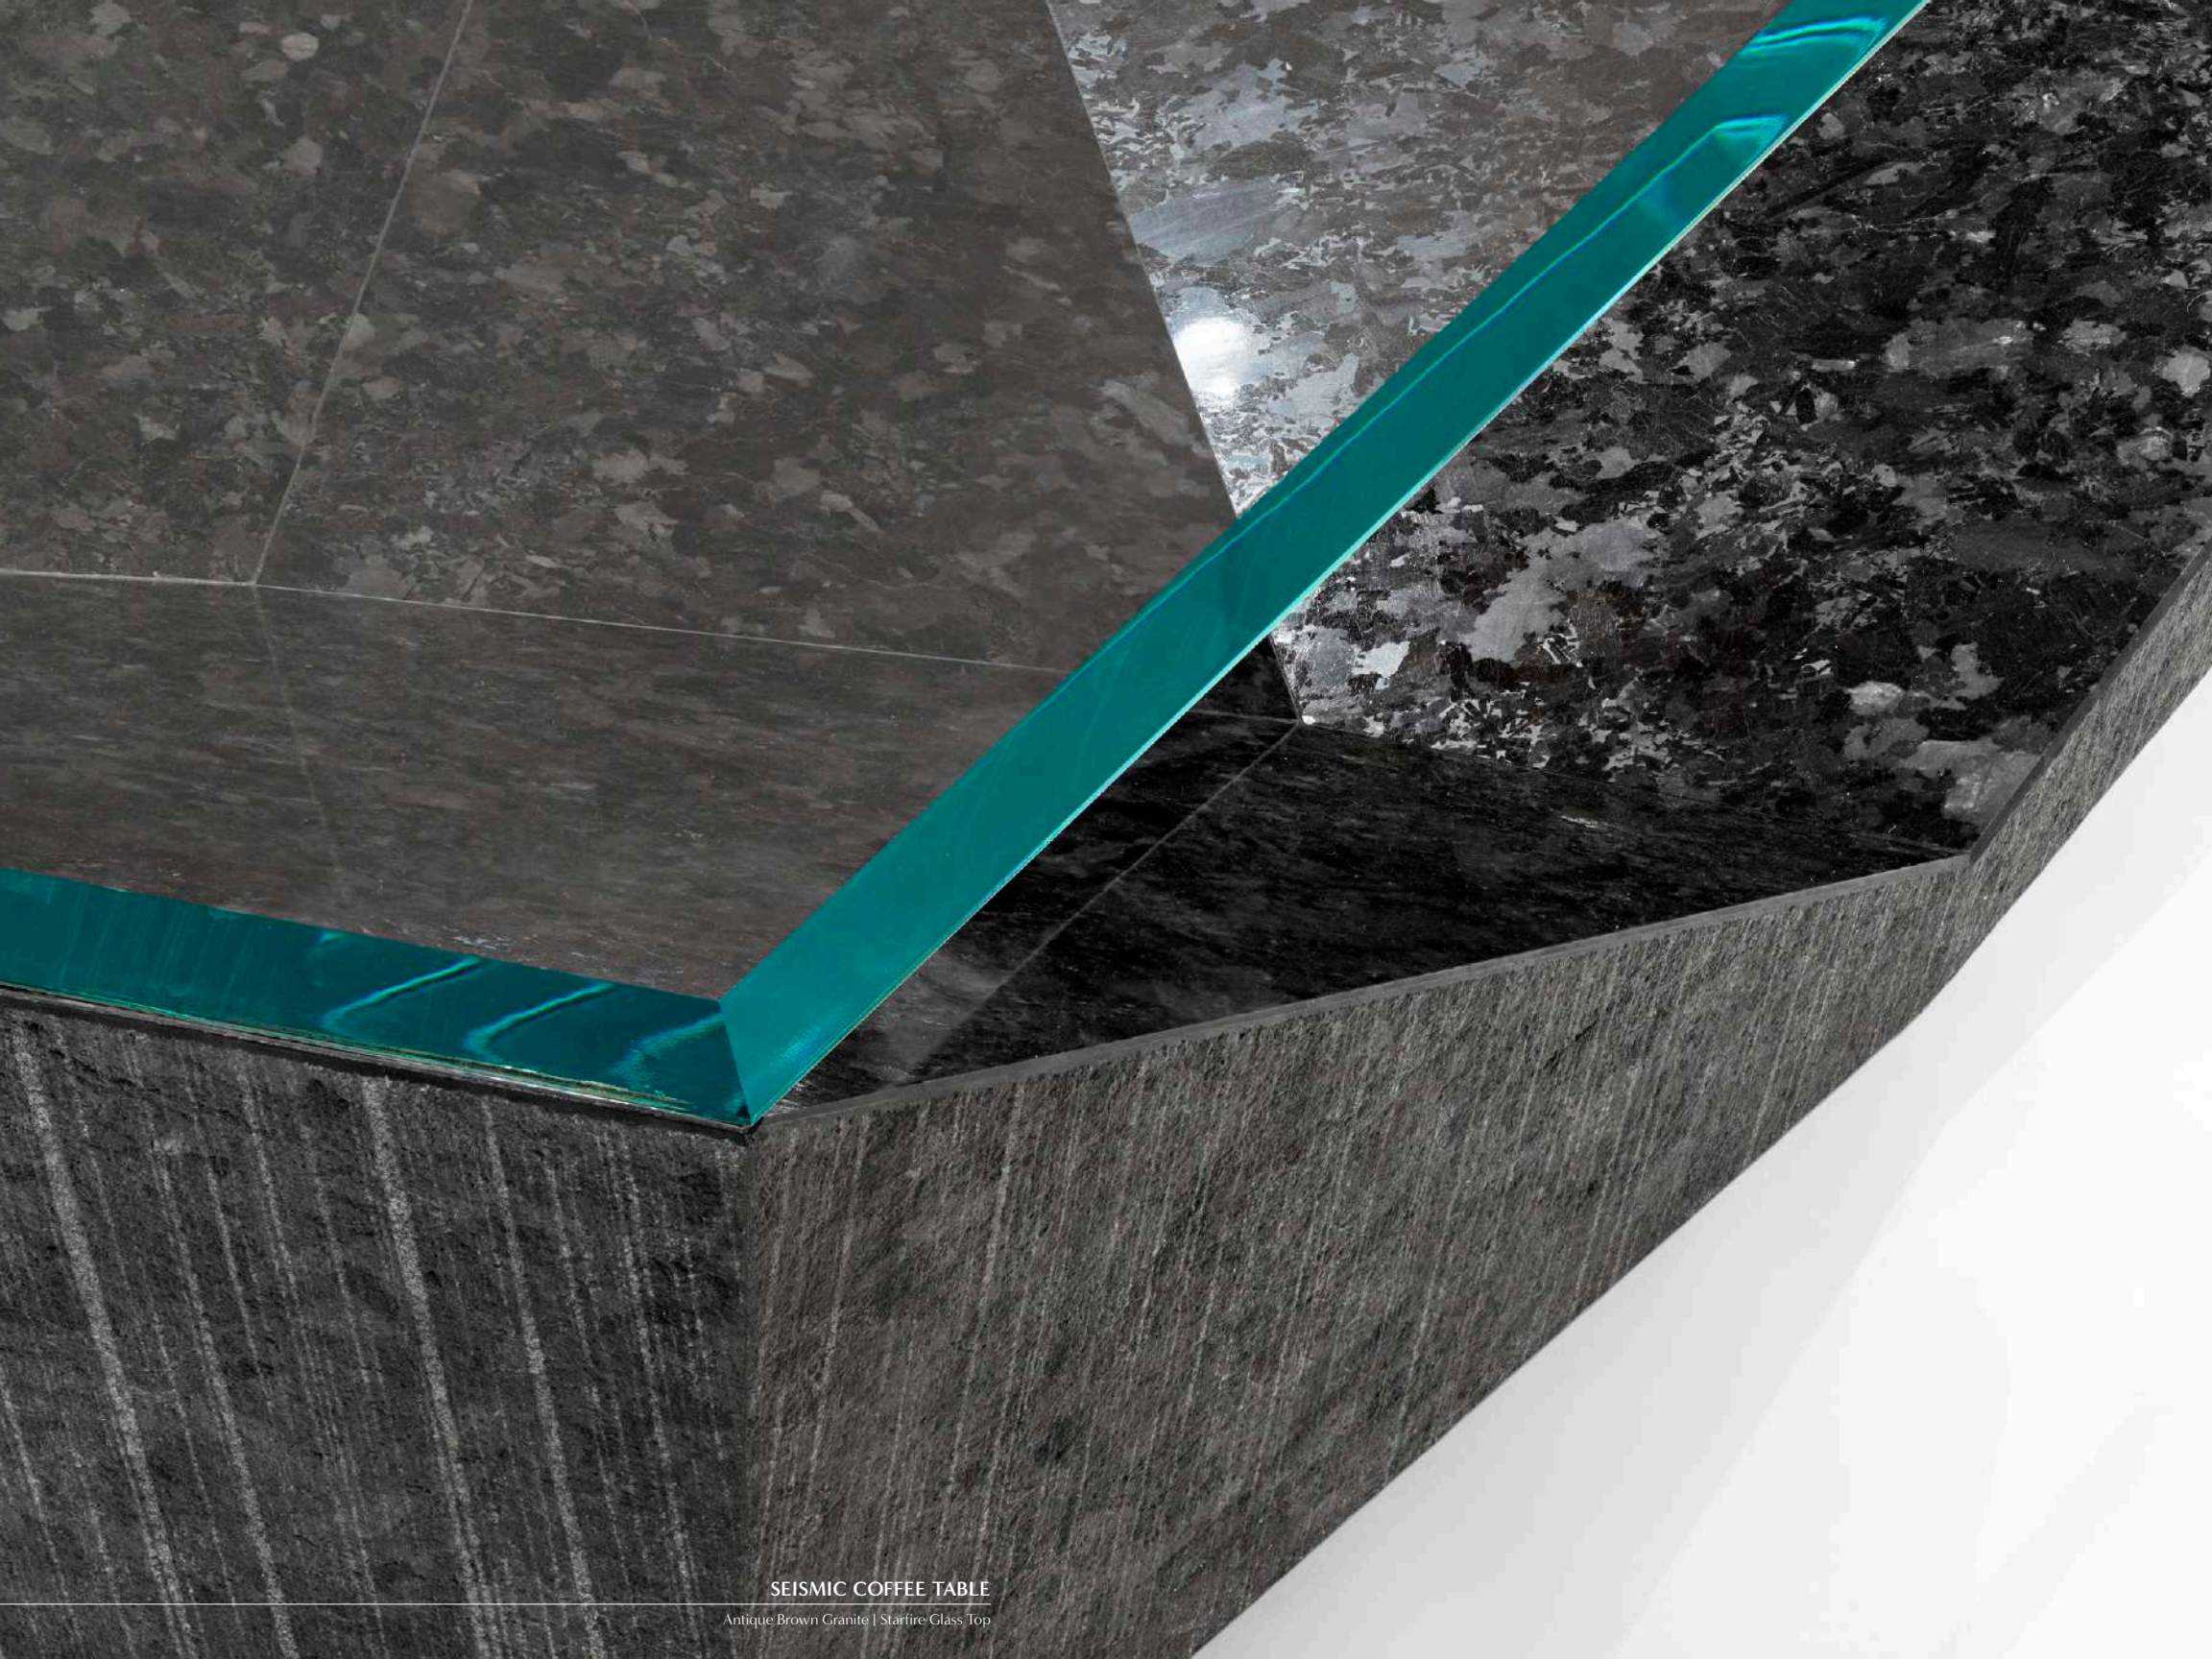

SEISMIC COFFEE TABLE

Antique Brown Granite | Starfire Glass Top

ELYSIAN LARGE WOOD DINING TABLE | KHEPERA MEDIUM BENCH

Table In Custom Finishes | Light Bronze Patina Bench Legs

ELYSIAN LARGE MARBLE DINING TABLE