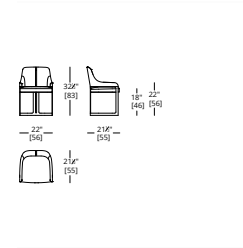

KLIPPEN LOUNGE CHAIR

LEGS

Standard Metal
COM Required: 9 yd
COL Required: 162 ft²

PADUS DINING SIDE CHAIR

LEGS

Standard Metal
COM Required: 3.5 yd
COL Required: 63 ft²

KLIPPEN SOFA

FEET