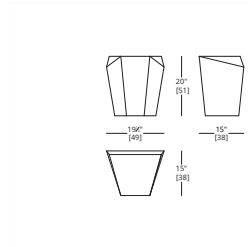

BIAS SIDE TABLE

FINISH
Lacquer, Standard Wood, Premium Wood,
High Build Polished Top Coat