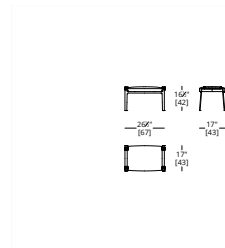

HORTA THREE LEG CONSOLE
TOP
Marble (contact showroom for available options), Custom Stone
FEET
Hand Patinated Metal

GAZELLE FOOT STOOL

LEGS
Standard Metal
FOOT STOOL
COM Required: 2 yd
COL Required: 36 ft²