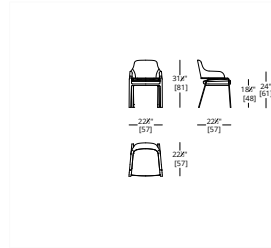

GAZELLE DINING CHAIR

LEGS
Standard Metal
COM Required: 3 yd
COL Required: 54 ft²