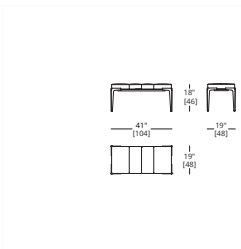

LEGS
Hand Patinated Metal, Brushed Nickel,
Brushed or Polished Brass
COM Required: 2.5 yd
COL Required: 45 ft²

KHEPERA CONSOLE