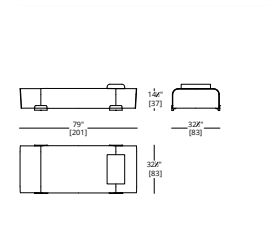

KHEPERA MEDIUM BENCH

LEGS
Hand Patinated Metal, Brushed Nickel,
Brushed or Polished Brass
COM Required: 3 yd
COL Required: 54 ft²

HALO DAY BED

FEET
Standard Metal, Hand Patinated Metal
DAY BED
COM Required: Ends 4 yd Center 3 yd
COL Required: Ends 72 ft² Center 54 ft²
HEADREST
COM Required: 1 yd
COL Required: 18 ft²