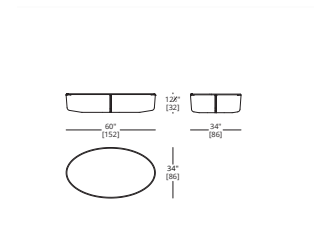

BOW COFFEE TABLE

TOP
Lacquer, Standard Wood, High Build Polished
Top Coat, Marble, Custom Stone
BASE
Standard Metal