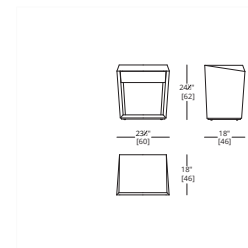

BIAS BEDSIDE TABLE

FINISH
Lacquer, Standard Wood, Premium Wood,
High Build Polished Top Coat