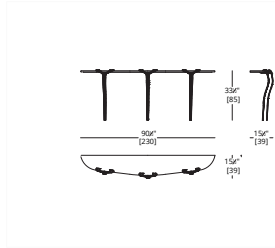

HORTA SINGLE LEG CONSOLE
TOP
Marble (contact showroom for available options), Custom Stone
FEET
Hand Patinated Metal