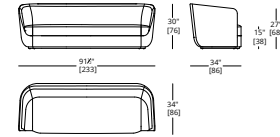

CASCADE COFFEE TABLES

CENTER INSERT

Lacquer, Standard Wood, Premium Wood,
High Build Polished Top Coat, Marble

TOP & BASE

Lacquer, Standard Wood

CLASP SOFA

COM Required: 15 yd
COL Required: 270 ft²

CLASP LOUNGE CHAIR

COM Required: 8 yd
COL Required: 144 ft²

ELYSIAN WOOD DINING TABLE

TOP
Lacquer, Standard Wood, Premium Wood,
High Build Polished Top Coat
BASE
Lacquer, Standard Wood

CLASP LOVESEAT & OTTOMAN

LOVE SEAT
COM Required: 14 yd
COL Required: 252 ft²
OTTOMAN
COM Required: 4 yd
COL Required: 72 ft²