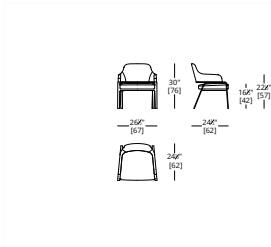

GAZELLE LOUNGE CHAIR

LEGS
Standard Metal
LOUNGE CHAIR
COM Required: 4 yd
COL Required: 72 ft²