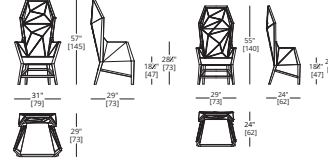

CLASP LOVESEAT & OTTOMAN

AEGIALIA SIDE TABLES

TOP & SIDE
Lacquer, Standard Wood, Premium Wood,
High Build Polished Top Coat

BASE
Standard Metal, Hand Patinated Metal

BIAS HOODED CHAIR

LEGS & FRAME
Lacquer, Standard Wood
COM Required: 8 yd
COL Required: 160 ft²