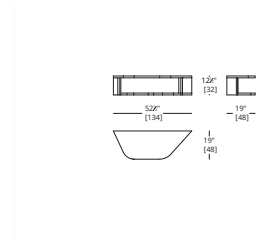

TUYA SECTIONAL BACK SOFA TABLE

FINISH
Lacquer, Standard Wood, Premium Wood,
High Build Polished Top Coat

Available in Left or Right version