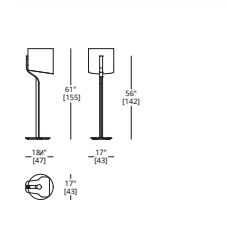

Available in Left or Right version

ASYMPTOTE FLOOR LAMP

FINISH
Hand Patinated Metal

VISTA LOUNGE CHAIR & OTTOMAN

LEGS
Standard Metal, Hand Patinated Metal
LOUNGE CHAIR
COM Required: Body 5.5 yd Arms 4.5 yd
COL Required: Body 99 ft² Seat 81 ft²
OTTOMAN
COM Required: 3.5 yd
COL Required: 63 ft²