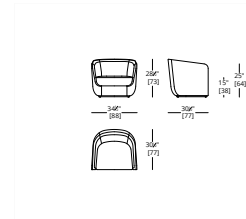

CLASP LOUNGE CHAIR

COM Required: 8 yd
COL Required: 144 ft²