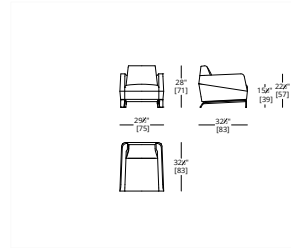

KLIPPEN LOUNGE CHAIR

LEGS

Standard Metal
COM Required: 9 yd
COL Required: 162 ft²