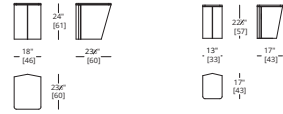

AEGIALIA SIDE TABLES

TOP & SIDE
Lacquer, Standard Wood, Premium Wood,
High Build Polished Top Coat

BASE
Standard Metal, Hand Patinated Metal