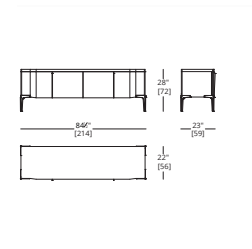

FEET:
Hand Patinated Metal, Brushed Nickel,
Brushed or Polished Brass
CARCASS:
Lacquer, Standard Wood, Premium Wood,
High Build Polished Top Coat