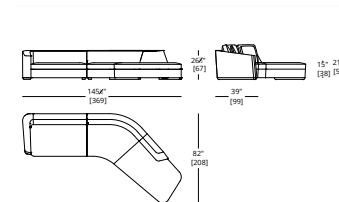

TUYA SECTIONAL SOFA

FEET
Laquer, Standard Wood
COM/L requirement are available on our website or contact our sale representative.

Available in various sectional components.
Please, visit our website or contact our sale representative.