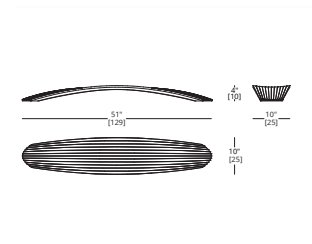

COSTAE VERAEE TRAY

FINISH
Tamni Marble