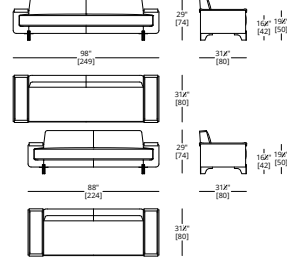

Standard Wood

PADUS DINING TABLE

TOP

Inquire for Stone options

BASE

Inquire for Metal options

PHALANX STANDARD SOFAS

FEET
 Hand Patinated Metal, Brushed or Polished
 Aluminium, Brushed or Polished Brass
SMALL STANDARD
 COM Required Base & Back: 14.5 yd Seat: 8.5yd
 COL Required Base & Back: 261 ft² Seat: 153 ft²
STANDARD
 COM Required Base & Back: 15 yd Seat: 9yd
 COL Required Base & Back: 270 ft² Seat: 162ft²
TRAYS
 Lacquer, Standard Wood, High Build Top Coat