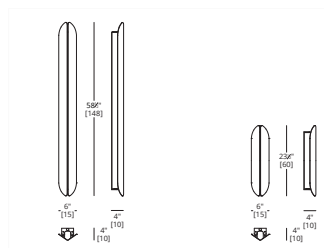

AARE LONG & SMALL SCONCE

FINISH
Standard Metal, Hand Patinated Metal