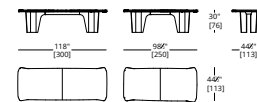

ELYSIAN MARBLE DINING TABLE

TOP
Marble (contact show room for available
options), Custom Stone
BASE
Lacquer, Standard Wood