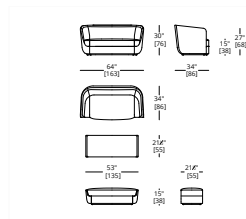

COM Required: 8 yd
COL Required: 144 ft²

ELYSIAN WOOD DINING TABLE

TOP
Lacquer, Standard Wood, Premium Wood,
High Build Polished Top Coat
BASE
Lacquer, Standard Wood

CLASP LOVESEAT & OTTOMAN

LOVE SEAT
COM Required: 14 yd
COL Required: 252 ft²
OTTOMAN
COM Required: 4 yd
COL Required: 72 ft²