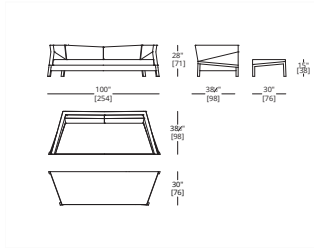

BIAS SOFA & OTTOMAN

LEGS & FRAME
Lacquer, Standard Wood
SOFA
COM Required: 15 yd
COL Required: 270 ft²
OTTOMAN
COM Required: 5 yd
COL Required: 90 ft²
TRAYS
Lacquer, Standard Wood