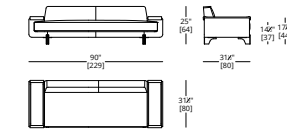

PHALANX LOW SOFA

FEET
Hand Patinated Metal, Brushed or Polished
Aluminum, Brushed or Polished Brass
LOW
COM Required Base & Back: 13 yd Seat: 8yd
COL Required Base & Back: 234 ft² Seat: 144 ft²
TRAYS
Lacquer, Standard Wood, High Build Top Coat