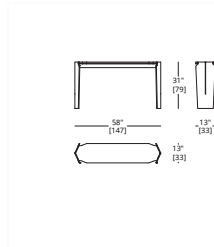

ATHENA CONSOLE

TOP
Lacquer, Standard Wood, Premium Wood,
High Build Polished Top Coat, Marble,
Custom Stone

BASE
Brushed or Polished Aluminium, Hand
Patinated Metal