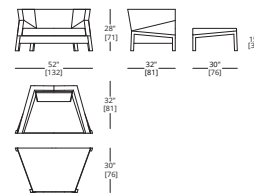

BIAS LOUNGE CHAIR & OTTOMAN

LEGS & FRAME
Lacquer, Standard Wood
LOUNGE CHAIR
COM Required: 9 yd
COL Required: 162 ft²
OTTOMAN
COM Required: 3 yd
COL Required: 54 ft²
TRAYS
Lacquer, Standard Wood