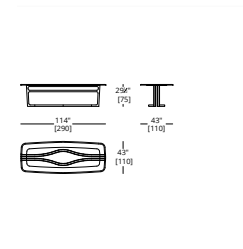

Standard Wood

PADUS DINING TABLE

TOP

Inquire for Stone options

BASE

Inquire for Metal options

PHALANX STANDARD SOFAS

FEET
 Hand Patinated Metal, Brushed or Polished
 Aluminium, Brushed or Polished Brass
SMALL STANDARD
 COM Required Base & Back: 14.5 yd Seat: 8.5yd
 COL Required Base & Back: 261 ft² Seat: 153 ft²
STANDARD
 COM Required Base & Back: 15 yd Seat: 9yd
 COL Required Base & Back: 270 ft² Seat: 162ft²
TRAYS
 Lacquer, Standard Wood, High Build Top Coat