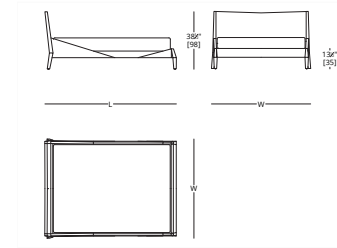

BIAS BED

FRAME
Lacquer, Standard Wood
QUEEN
COM Required: 7 yd
COL Required: 126 ft²
KING or CALIFORNIAN KING
COM Required: 7.5 yd
COL Required: 135 ft²
For full dimension tab please consult our website or contact our sale representative