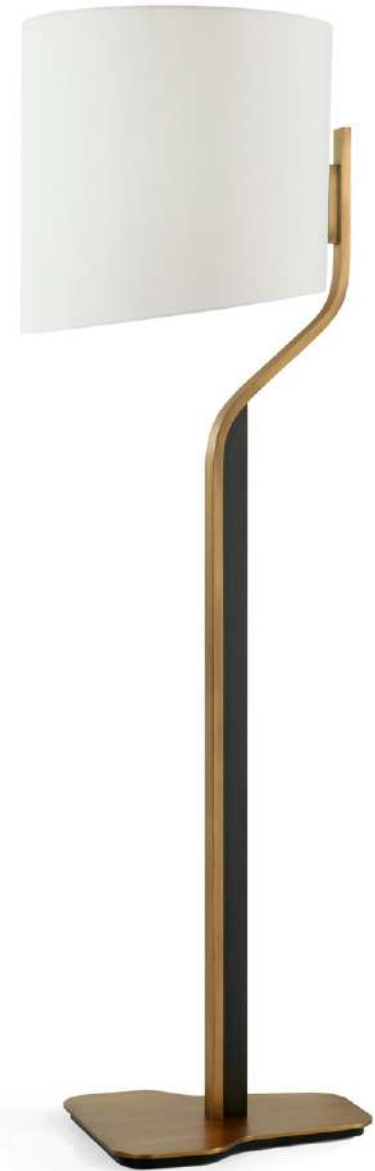

ATHENA CONSOLE

Nero Marquina Marble Top | Light Bronze Patina Base

ATHENA CONSOLE

Nero Marquina Marble Top | Light Bronze Patina Base

PADUS DINING HOST CHAIR

AP Tipped Leather 2002-1190 | Light Bronze Base

PADUS DINING SIDE CHAIR

Brushed Brass Base

PADUS HOST DINING CHAIR | WESLEY SCONCE

ASYMPTOTE FLOOR LAMP

Two Tones Light Bronze Patina and Dark Bronze Patina

CASCADE COFFEE TABLE
Invisible Grey Marble | Onyx Cerused Oak

CASCADE COFFEE TABLE
Invisible Grey Marble | Onyx Cerused Oak

BIAS HOODED BED | AEGIALIA LARGE SIDE TABLE | WESLEY SCONCE

Bias Hooded Bed: Espresso Cered Oak | Aegialia Large Side Table: Espresso Cered Oak & Light Bronze