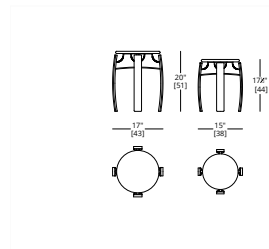

BASE

Standard Wood