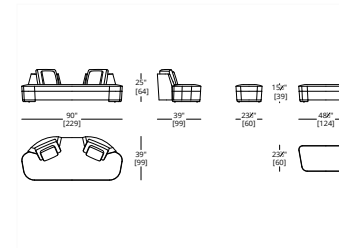

TUYA TÊTE-À-TÊTE & OTTOMAN

FEET
Lacquer, Standard Wood
LOVE SEAT
COM Required: Base&Back 9.7 yd Seat 6 yd
COL Required: Base&Back 174.6 ft² Seat 108 ft²
OTTOMAN
COM Required: Base 3.5 yd Seat 3.5 yd
COL Required: Base 63 ft² Seat 63 ft²