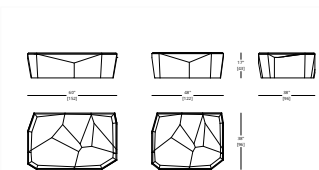

SEISMIC COFFEE TABLE

FINISH
Marble, Custom Stone