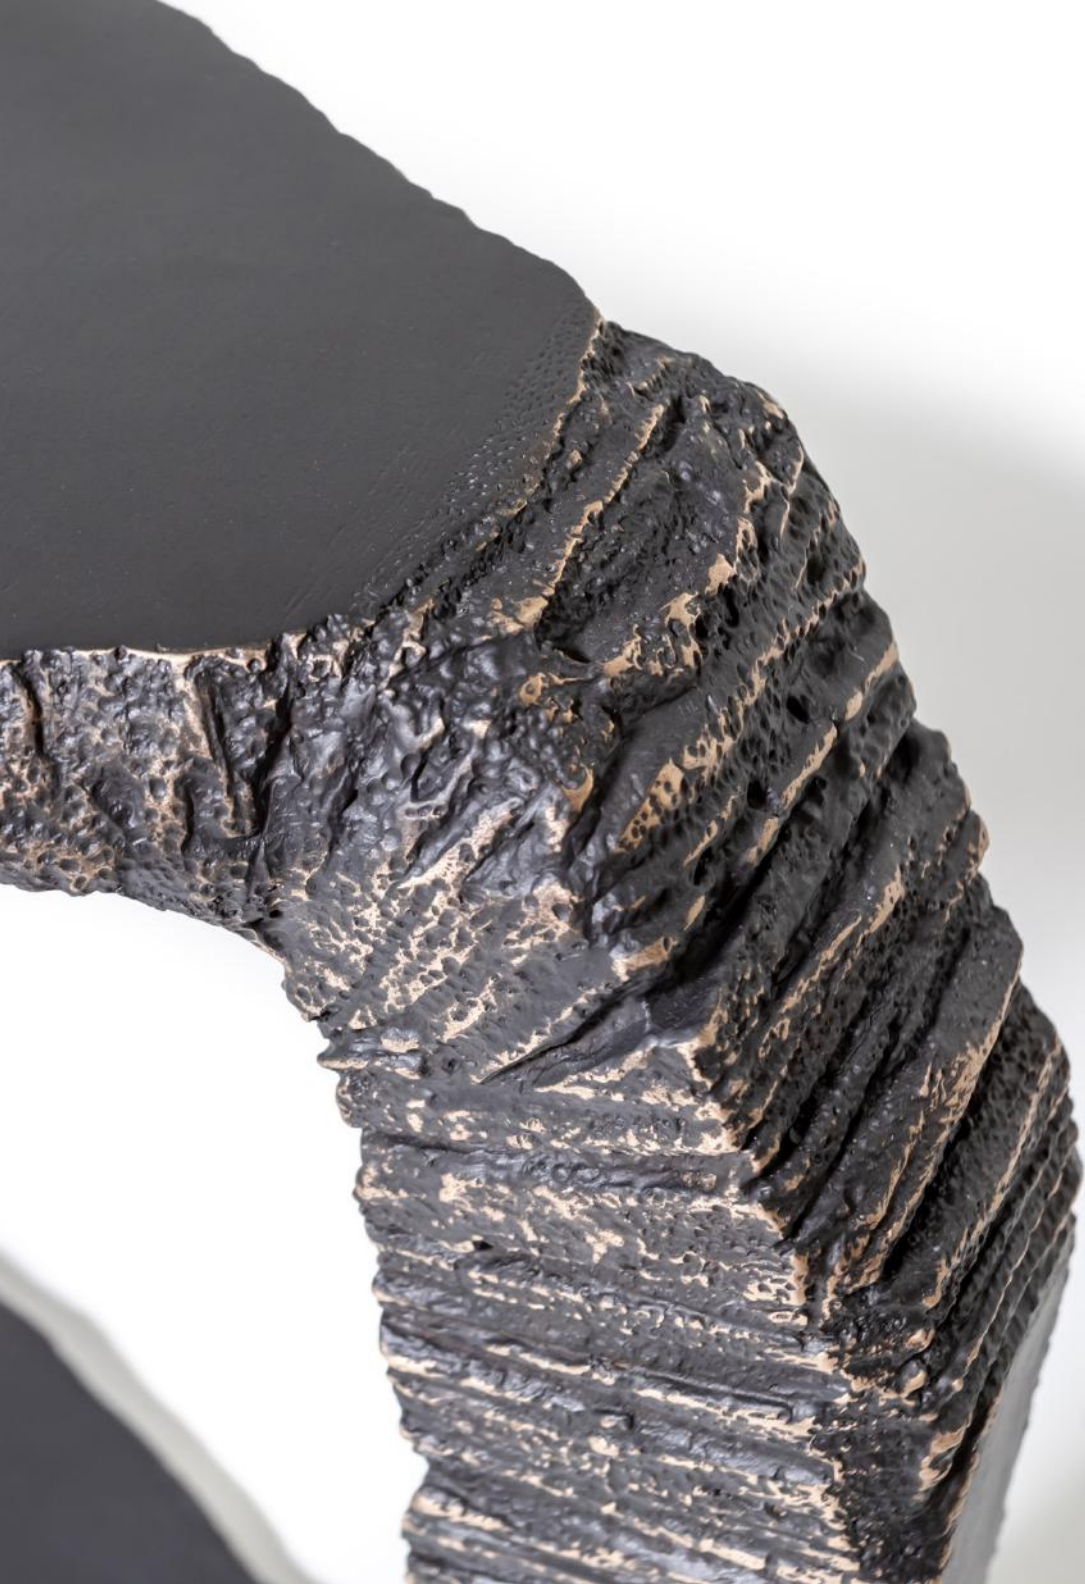

CHAABAN DESIGNS

1. WILDER SIDE TABLE
2. CAMBIUM SIDE TABLES
3. FOND STOOL
4. DENALI SIDE TABLE
5. OMNIA DINING TABLE
6. HOODOO SCULPTURES
7. THISTLE COFFEE TABLES
8. PIKE BENCH (DOUBLE)
9. PIKE OTTOMAN
10. PIKE BENCH (SINGLE)
11. SELENE WALL SCONCE
12. ALTA SCONCE
13. FORESTER CANDLESTICKS
14. BRUTE SIDE TABLE
15. TORIA WALL SCONCE
16. PETRAS CHAIR
17. COVE SIDE TABLE
18. CALDER SIDE TABLE

COVE SIDE TABLE

CALDER SIDE TABLE

Juxtaposing forms of beauty is at the heart of Brian Chaaban's contemplative design. Whether it is organic forms blended with references to brutalism, or nature inspired silhouettes in their softest and hardest forms — these influences make an impression on my line of premium bronzewares and home furnishings. After years of primarily using the lost wax-casting method for developing bronze forms, my work has now expanded to include brass, cast glass, marble, upholstery and lighting elements. The range of new materials reflects the growth of concept within the work I produce, expressing more versatility in design with each new piece.