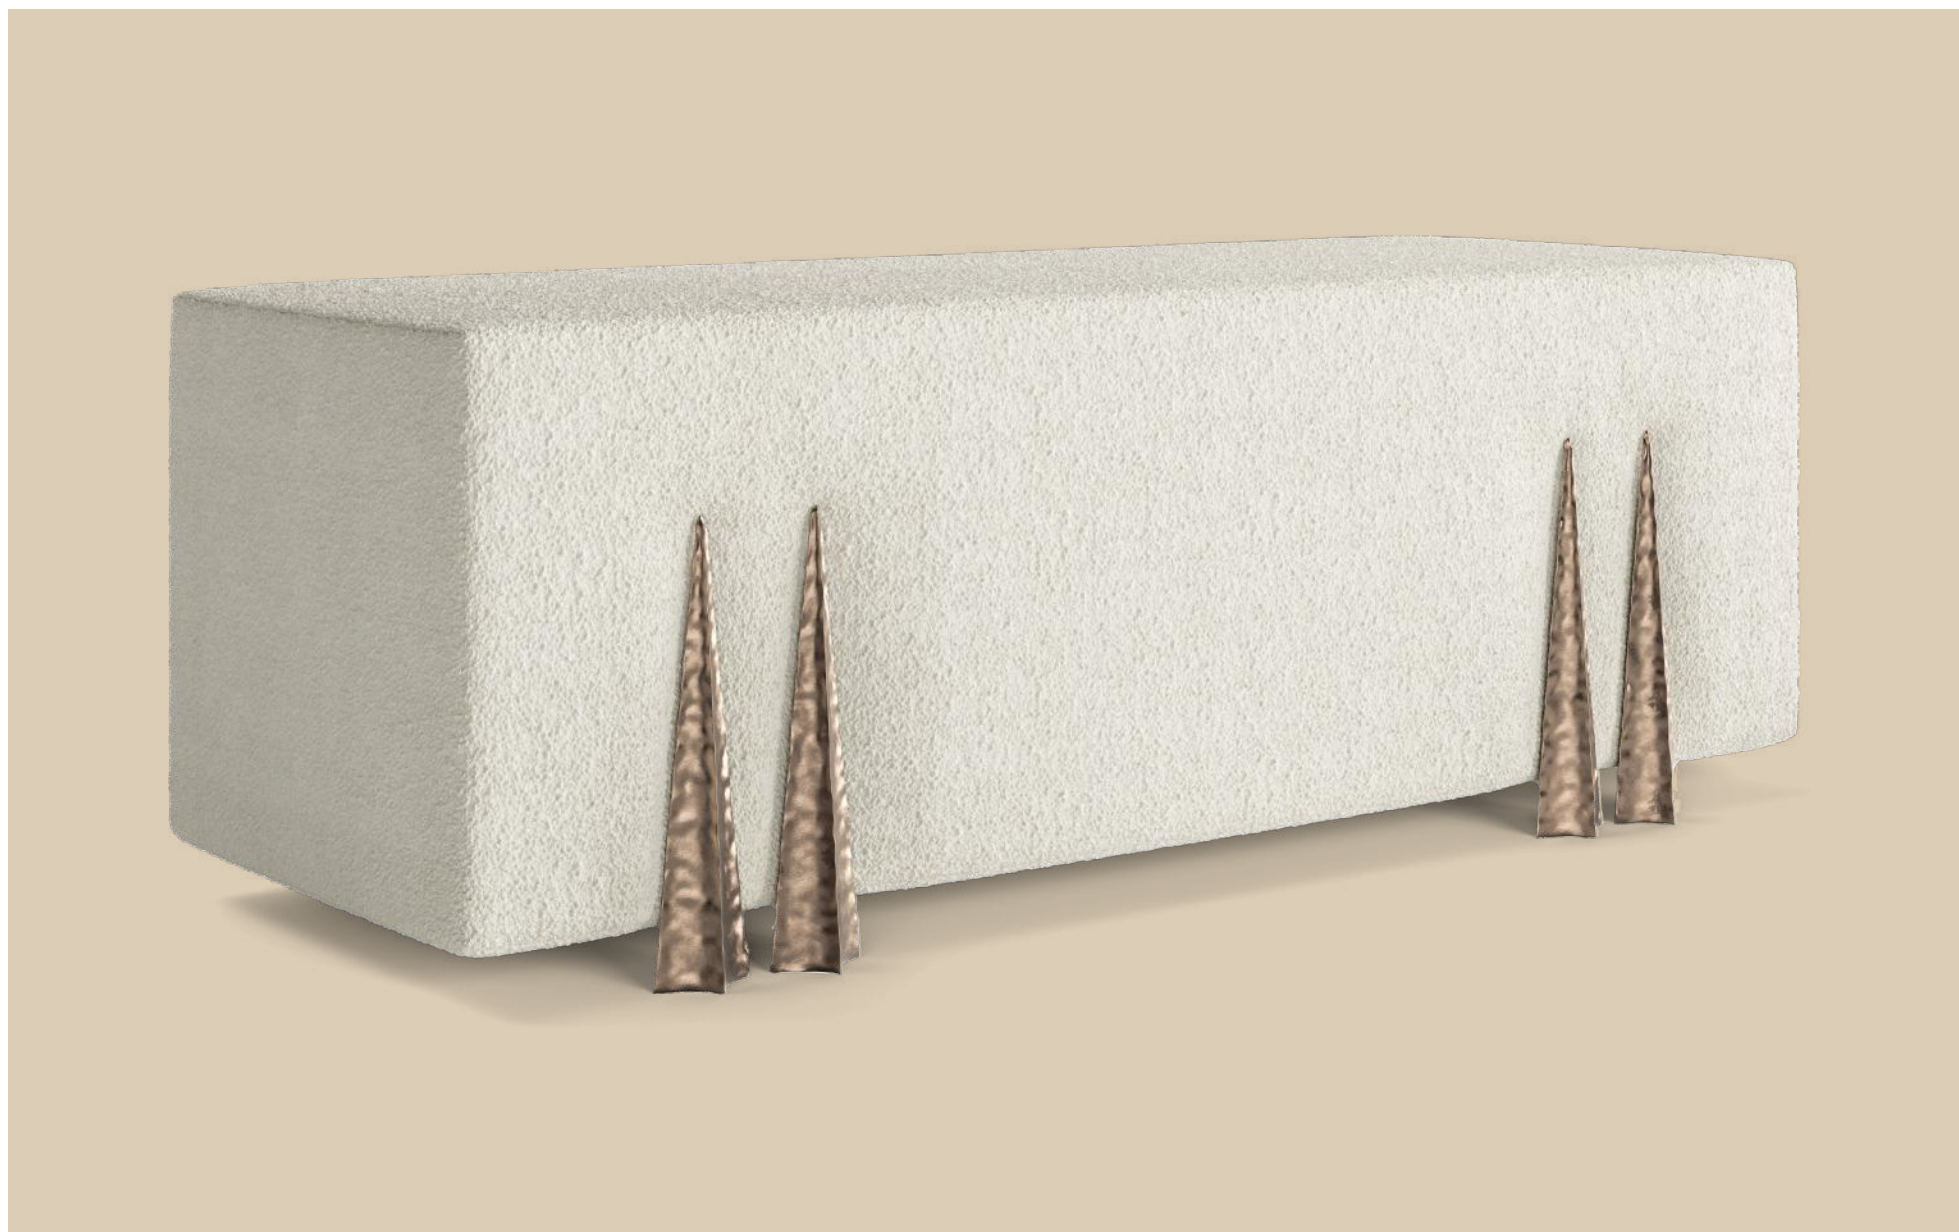

CHAABAN DESIGNS

1. WILDER SIDE TABLE
2. CAMBIUM SIDE TABLES
3. FOND STOOL
4. DENALI SIDE TABLE
5. OMNIA DINING TABLE
6. HOODOO SCULPTURES
7. THISTLE COFFEE TABLES
8. PIKE BENCH (DOUBLE)
9. PIKE OTTOMAN
10. PIKE BENCH (SINGLE)
11. SELENE WALL SCONCE
12. ALTA SCONCE
13. FORESTER CANDLESTICKS
14. BRUTE SIDE TABLE
15. TORIA WALL SCONCE
16. PETRAS CHAIR
17. COVE SIDE TABLE
18. CALDER SIDE TABLE

WILDER SIDE TABLE

CAMBIUM SIDE TABLES

FOND STOOL

DENALI SIDE TABLE

OMNIA DINING TABLE

HOODOO SCULPTURES

THISTLE COFFEE TABLES

PIKE BENCH (DOUBLE)

COVE SIDE TABLE

CALDER SIDE TABLE

Juxtaposing forms of beauty is at the heart of Brian Chaaban's contemplative design. Whether it is organic forms blended with references to brutalism, or nature inspired silhouettes in their softest and hardest forms — these influences make an impression on my line of premium bronzewares and home furnishings. After years of primarily using the lost wax-casting method for developing bronze forms, my work has now expanded to include brass, cast glass, marble, upholstery and lighting elements. The range of new materials reflects the growth of concept within the work I produce, expressing more versatility in design with each new piece.