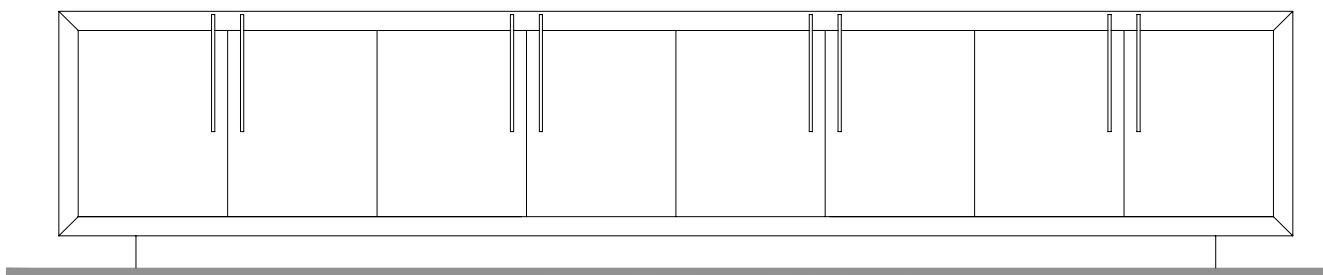

b

BAKER + HESSELDENZ

S T U D I O

ANDREW BENCH

A N D R E W B E N C H

This exquisite Andrew bench features an elegant silhouette with ample storage space that make it a beautiful addition to any modern or Classic decor. Either at the entrance of a home, or at the foot of a bed, this piece will add sophistication and will provide functional space.

Pictured in natural walnut with custom ebony pulls

DIMENSIONS

96" W x 20" H x 17" D

custom sizes available

14 -16 standard lead time

JH | NY

1546 South Euclid
Tucson, AZ 85713

520 . 760 . 0037
info@bakerhesseldenz.com
www.bakerhesseldenz.com