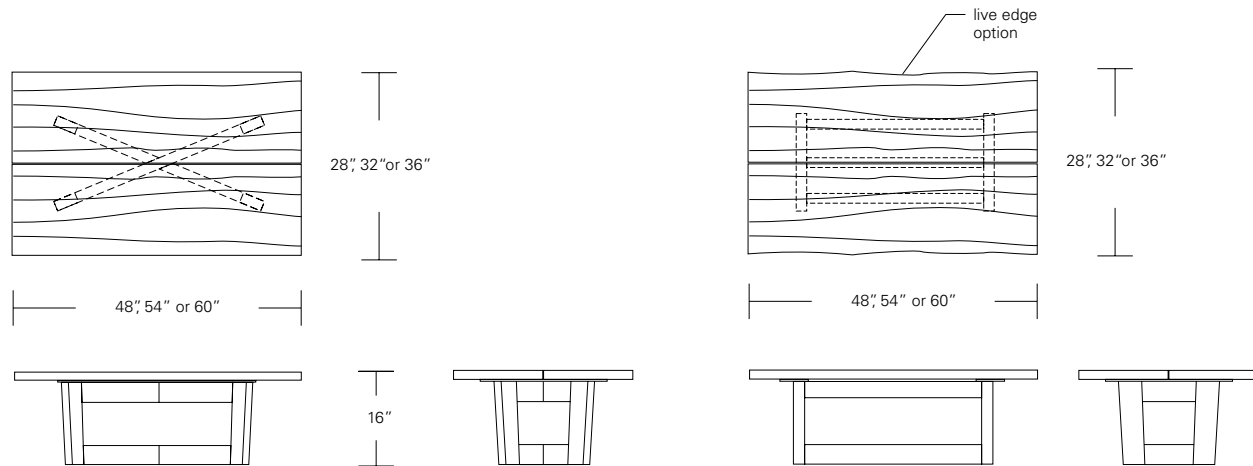

DUETTE ROUND COCKTAIL TABLE

54W x 54D x 16H

Shown in Dark Walnut.

This cocktail table features a round solid wood table top. Hand selected boards are color and grain matched to produce visual unity. The modern open base contrasts with the solid planes of the tabletop. Duette Cocktails come in a variety of sizes and finishes and include square, round and rectangular versions.

Duette Square Cocktail Table

42"W x 42"D x 16"H
 48"W x 48"D x 16"H
 54"W x 54"D x 16"H
 60"W x 60"D x 16"H

Duette Round Cocktail Table

42"W x 42"D x 16"H
 48"W x 48"D x 16"H
 54"W x 54"D x 16"H
 60"W x 60"D x 16"H

Duette Rectangular Cocktail Table X-Base

48"W x 28"D x 16"H
 54"W x 32"D x 16"H
 60"W x 36"D x 16"H

Duette Rectangular Cocktail Table

48"W x 28"D x 16"H
 54"W x 32"D x 16"H
 60"W x 36"D x 16"H

DESCRIPTION	FINISH OPTIONS	
<p>Duette Table: Solid wood table top. Solid wood base with levelers.</p> <p>Custom Orders: Custom sizes, woods and finishes are available. Please request a price quotation.</p>	<p>Standard - Natural / Stained:</p> <p>Ash, Bronze Ash, Burnt Ash, Ebonized Ash, Grey Ash, Mahogany, Medium Mahogany, Oak, Bluff Oak, Grey Oak, Fumed Oak, Walnut, Medium Walnut, Dark Walnut, Ebonized Walnut, Grey Walnut, Silver Walnut, Terra Walnut, Bronze Walnut, Claro Toned Walnut.</p>	<p>Premium - Cerused / Bleached:</p> <p>Bleached Ash, Cerused Ash, Cerused Bronze Ash, Cerused Burnt Ash, Cerused Mahogany, Cerused Dark Mahogany, Bleached Walnut, Cerused Walnut, Cerused Grey Walnut, Cerused Silver Walnut, Cerused Bronze Walnut, Cerused Oak.</p>