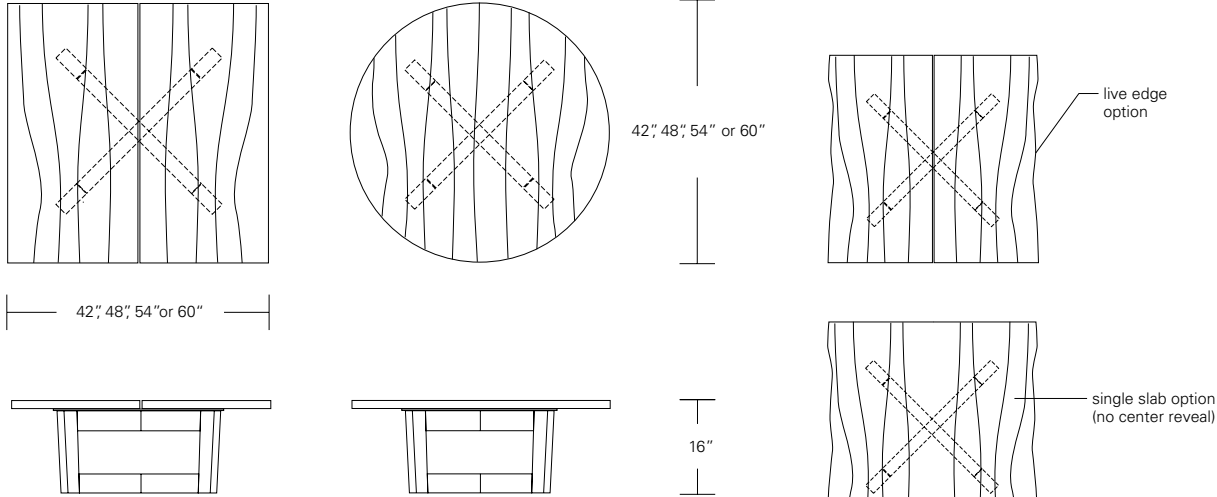

DUETTE ROUND COCKTAIL TABLE

54W x 54D x 16H

Shown in Dark Walnut.

This cocktail table features a round solid wood table top. Hand selected boards are color and grain matched to produce visual unity. The modern open base contrasts with the solid planes of the tabletop. Duette Cocktails come in a variety of sizes and finishes and include square, round and rectangular versions.

Duette Square Cocktail Table

42"W x 42"D x 16"H
 48"W x 48"D x 16"H
 54"W x 54"D x 16"H
 60"W x 60"D x 16"H

Duette Round Cocktail Table

42"W x 42"D x 16"H
 48"W x 48"D x 16"H
 54"W x 54"D x 16"H
 60"W x 60"D x 16"H

Duette Rectangular Cocktail Table X-Base

48"W x 28"D x 16"H
 54"W x 32"D x 16"H
 60"W x 36"D x 16"H

Duette Rectangular Cocktail Table

48"W x 28"D x 16"H
 54"W x 32"D x 16"H
 60"W x 36"D x 16"H

DESCRIPTION	FINISH OPTIONS	
<p>Duette Table: Solid wood table top. Solid wood base with levelers.</p> <p>Custom Orders: Custom sizes, woods and finishes are available. Please request a price quotation.</p>	<p>Standard - Natural / Stained:</p> <p>Ash, Bronze Ash, Burnt Ash, Ebonized Ash, Grey Ash, Mahogany, Medium Mahogany, Oak, Bluff Oak, Grey Oak, Fumed Oak, Walnut, Medium Walnut, Dark Walnut, Ebonized Walnut, Grey Walnut, Silver Walnut, Terra Walnut, Bronze Walnut, Claro Toned Walnut.</p>	<p>Premium - Cerused / Bleached:</p> <p>Bleached Ash, Cerused Ash, Cerused Bronze Ash, Cerused Burnt Ash, Cerused Mahogany, Cerused Dark Mahogany, Bleached Walnut, Cerused Walnut, Cerused Grey Walnut, Cerused Silver Walnut, Cerused Bronze Walnut, Cerused Oak.</p>