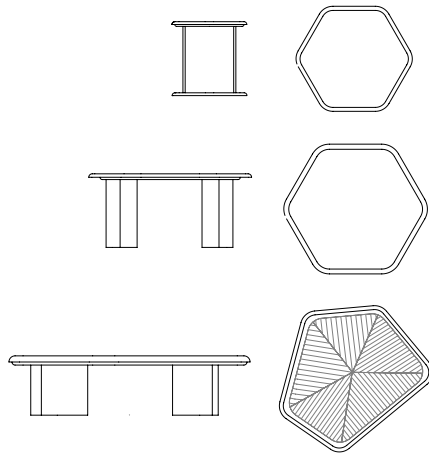

JIUN HO

FURNITURE

Andes Side + Coffee Tables

JIUN HO

SHOWN

Andes Side Table - Top : Cambria Rosedale, Base : Walnut/ Clove

Andes Medium Coffee Table - Top : Cambria Rosedale, Base : Walnut/ Clove

Andes Large Coffee Table - Top & Base : Walnut/ Clove

ANDES SIDE + COFFEE TABLES

ANDES SIDE TABLE

CT-17-115-A

W 20" D 20" H 19.25"

ANDES MEDIUM COFFEE TABLE

CT-17-115-B

W 32" D 32" H 16"

ANDES LARGE COFFEE TABLE