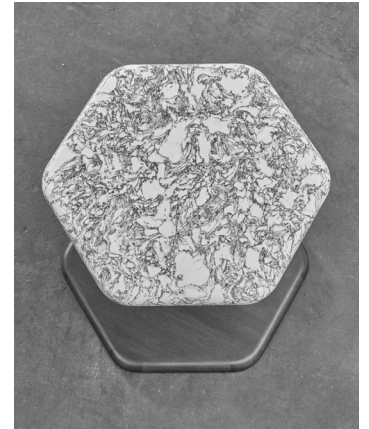

JIUN HO

FURNITURE

Andes Side + Coffee Tables

JIUN HO

SHOWN

Andes Side Table - Top : Cambria Rosedale, Base : Walnut/ Clove

Andes Medium Coffee Table - Top : Cambria Rosedale, Base : Walnut/ Clove

Andes Large Coffee Table - Top & Base : Walnut/ Clove

ANDES SIDE + COFFEE TABLES

ANDES SIDE TABLE

CT-17-115-A

W 20" D 20" H 19.25"

ANDES MEDIUM COFFEE TABLE

CT-17-115-B

W 32" D 32" H 16"

ANDES LARGE COFFEE TABLE