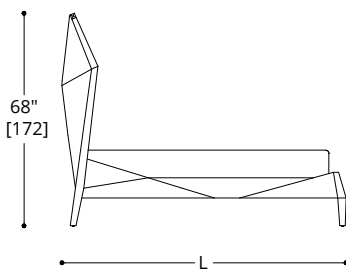

BIAS HOODED BED

	MATTRESS SIZE	W	L
US Queen	60"W x 80"L	70"	91"
US King	76"W x 80"L	88 1/2"	91"
US Californian King	72"W x 84"L	83 1/2"	95"
UK Double	135W x 190L cm	157 cm	216 cm
UK King	150W x 200L cm	174 cm	227 cm
UK Super King	180W x 200L cm	210 cm	227 cm

* Also available in other dimensions

** Dimensions are given to the nearest 1/2 inch and based on use of standard US and UK mattresses

BIAS HOODED BED

FEET & FRAME

Lacquer
Standard Wood

QUEEN

COM Required: 12.3 m [13.5 yd]

COL Required: 22.6 m² [243 ft²]

KING

COM Required: 13.3 m [14.5 yd]

COL Required: 24.2 m² [261 ft²]

CALIFORNIAN KING

COM Required: 13.3 m [14.5 yd]

COL Required: 24.2 m² [261 ft²]

NOTES: