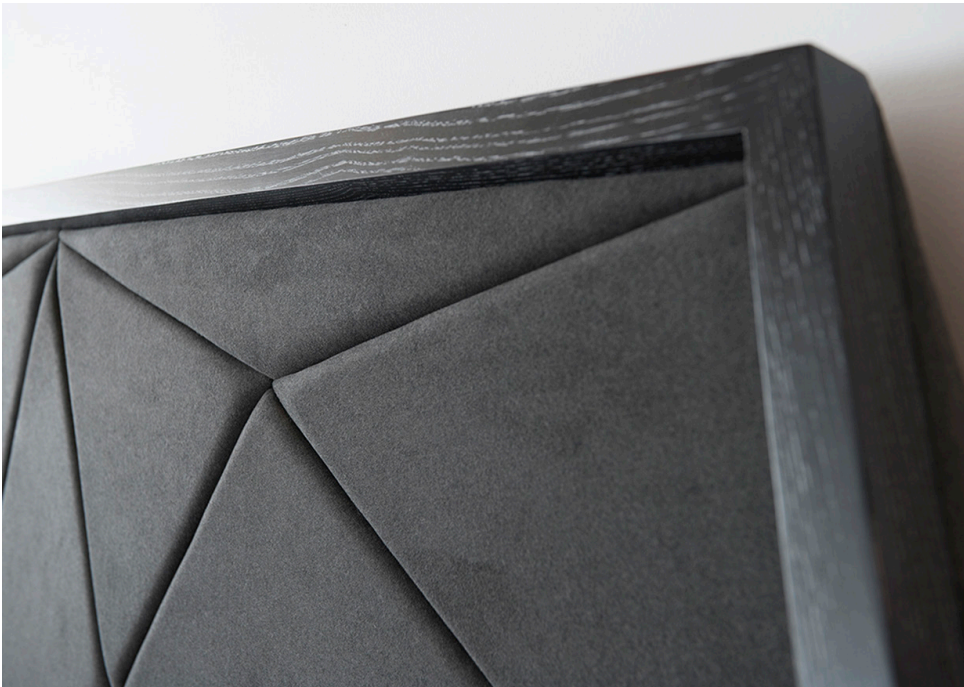

BIAS HOODED BED

	MATTRESS SIZE	W	L
US Queen	60"W x 80"L	70"	91"
US King	76"W x 80"L	88 1/2"	91"
US Californian King	72"W x 84"L	83 1/2"	95"
UK Double	135W x 190L cm	157 cm	216 cm
UK King	150W x 200L cm	174 cm	227 cm
UK Super King	180W x 200L cm	210 cm	227 cm

COL Required: 22.6 m² [243 ft²]

KING

COM Required: 13.3 m [14.5 yd]

COL Required: 24.2 m² [261 ft²]

CALIFORNIAN KING

COM Required: 13.3 m [14.5 yd]

COL Required: 24.2 m² [261 ft²]

NOTES: