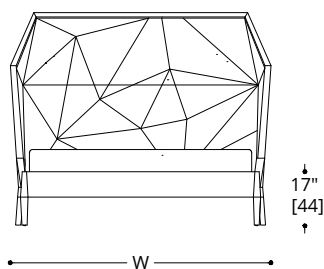

BIAS HOODED BED

	MATTRESS SIZE	W	L
US Queen	60"W x 80"L	70"	91"
US King	76"W x 80"L	88 1/2"	91"
US Californian King	72"W x 84"L	83 1/2"	95"
UK Double	135W x 190L cm	157 cm	216 cm
UK King	150W x 200L cm	174 cm	227 cm
UK Super King	180W x 200L cm	210 cm	227 cm

* Also available in other dimensions

** Dimensions are given to the nearest 1/2 inch and based on use of standard US and UK mattresses

BIAS HOODED BED

FEET & FRAME

Lacquer
Standard Wood

QUEEN

COM Required: 12.3 m [13.5 yd]

COL Required: 22.6 m² [243 ft²]

KING

COM Required: 13.3 m [14.5 yd]

COL Required: 24.2 m² [261 ft²]

CALIFORNIAN KING

COM Required: 13.3 m [14.5 yd]

COL Required: 24.2 m² [261 ft²]

NOTES: