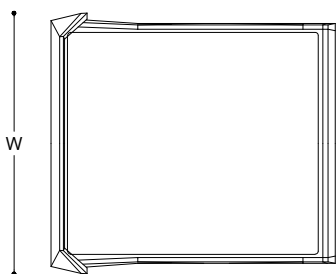

BIAS HOODED BED

	MATTRESS SIZE	W	L
US Queen	60"W x 80"L	70"	91"
US King	76"W x 80"L	88 1/2"	91"
US Californian King	72"W x 84"L	83 1/2"	95"
UK Double	135W x 190L cm	157 cm	216 cm
UK King	150W x 200L cm	174 cm	227 cm
UK Super King	180W x 200L cm	210 cm	227 cm

* Also available in other dimensions

** Dimensions are given to the nearest 1/2 inch and based on use of standard US and UK mattresses

BIAS HOODED BED

FEET & FRAME

Lacquer
Standard Wood

QUEEN

COM Required: 12.3 m [13.5 yd]

COL Required: 22.6 m² [243 ft²]

KING

COM Required: 13.3 m [14.5 yd]

COL Required: 24.2 m² [261 ft²]

CALIFORNIAN KING

COM Required: 13.3 m [14.5 yd]

COL Required: 24.2 m² [261 ft²]

NOTES: