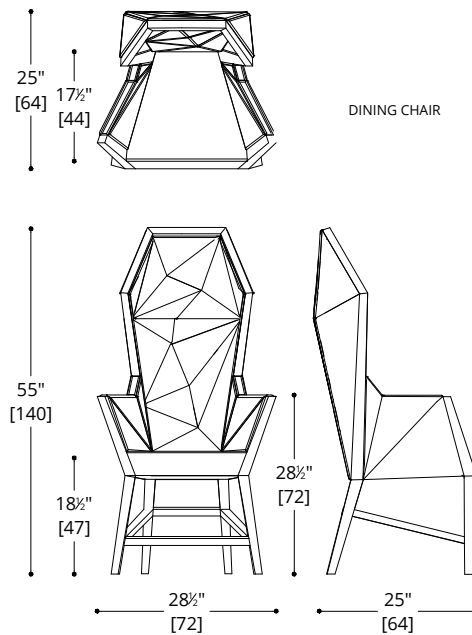

BIAS HOODED CHAIR, Large & Small

LOUNGE CHAIR

DINING CHAIR

BIAS HOODED CHAIR, Large & Small

LEGS & FRAME

Lacquer
Standard Wood

COM Required: 7.3 m [8 yd]

COL Required: 14.9 m² [160 ft²]