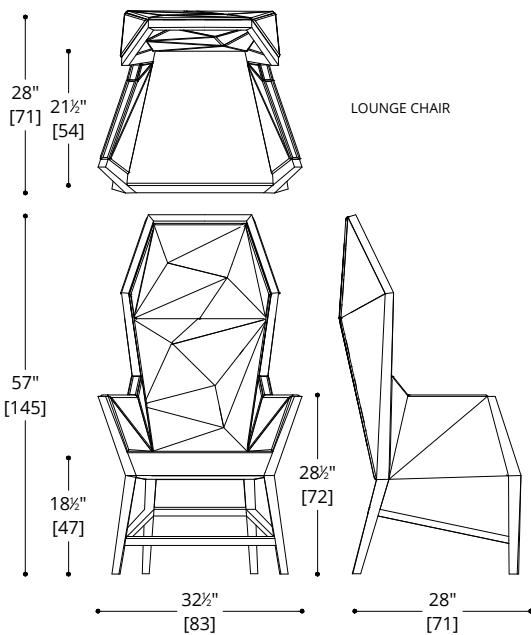

BIAS HOODED CHAIR, Large & Small

LOUNGE CHAIR

DINING CHAIR

BIAS HOODED CHAIR, Large & Small

LEGS & FRAME

Lacquer
Standard Wood

COM Required: 7.3 m [8 yd]

COL Required: 14.9 m² [160 ft²]