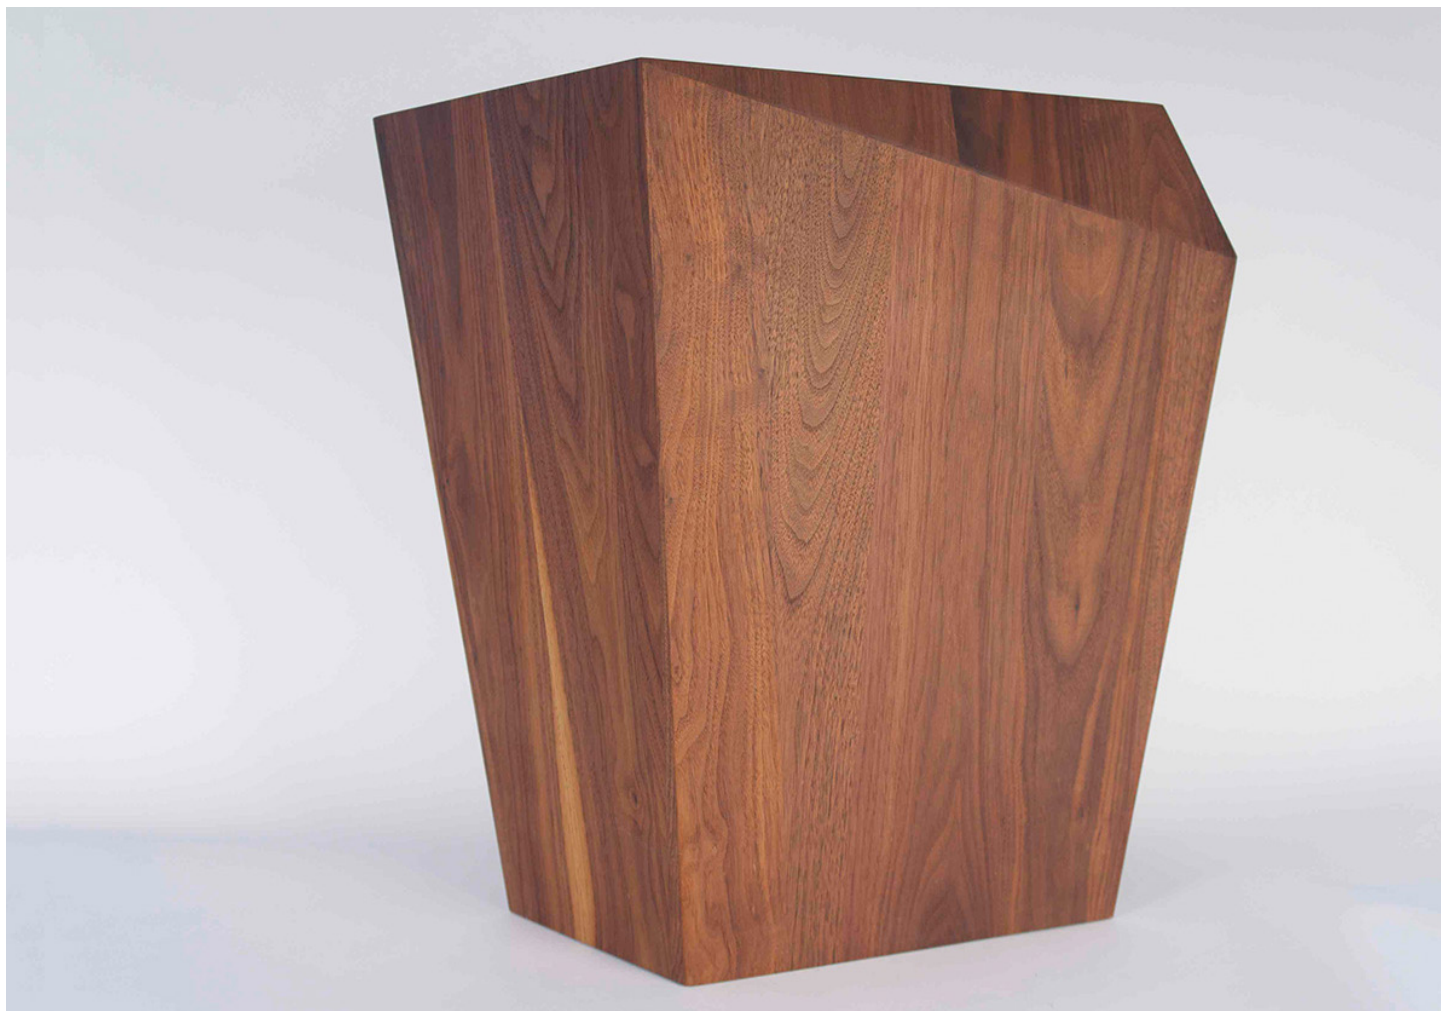

BIAS SIDE TABLE

BIAS SIDE TABLE

FINISH

Lacquer
Standard Wood
Premium Wood

NOTES:
BIAS SIDE TABLE NESTS IN TO ARM OF BIAS SOFA AND BIAS LOUNGE CHAIR.
PLEASE CONFIRM DETAILS OF THIS TEAR SHEET WITH YOUR LOCAL SALES ASSOCIATE.