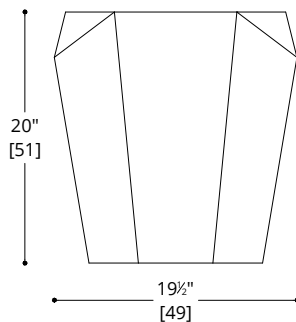

BIAS SIDE TABLE

BIAS SIDE TABLE

FINISH

Lacquer
Standard Wood
Premium Wood

NOTES:
BIAS SIDE TABLE NESTS IN TO ARM OF BIAS SOFA AND BIAS LOUNGE CHAIR.
PLEASE CONFIRM DETAILS OF THIS TEAR SHEET WITH YOUR LOCAL SALES ASSOCIATE.