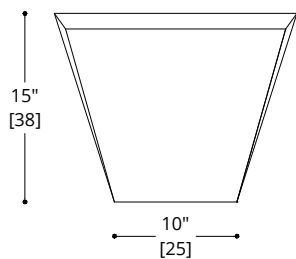

BIAS SIDE TABLE

BIAS SIDE TABLE

FINISH

Lacquer
Standard Wood
Premium Wood

NOTES:
BIAS SIDE TABLE NESTS IN TO ARM OF BIAS SOFA AND BIAS LOUNGE CHAIR.
PLEASE CONFIRM DETAILS OF THIS TEAR SHEET WITH YOUR LOCAL SALES ASSOCIATE.