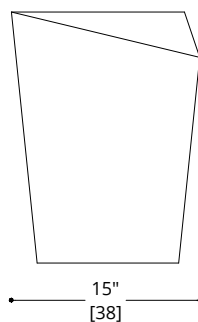

BIAS SIDE TABLE

BIAS SIDE TABLE

FINISH

Lacquer
Standard Wood
Premium Wood

NOTES:
BIAS SIDE TABLE NESTS IN TO ARM OF BIAS SOFA AND BIAS LOUNGE CHAIR.
PLEASE CONFIRM DETAILS OF THIS TEAR SHEET WITH YOUR LOCAL SALES ASSOCIATE.