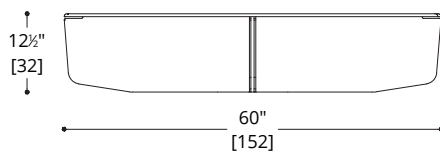

BOW COFFEE TABLE

BOW COFFEE TABLE

TOP & SIDE

Lacquer
Standard Wood
Premium Wood
Marble
Custom Stone

BASE

Standard Metal

NOTES:

PLEASE CONFIRM DETAILS OF THIS TEAR SHEET WITH YOUR LOCAL SALES ASSOCIATE.