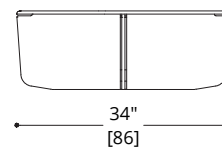

BOW COFFEE TABLE

BOW COFFEE TABLE

TOP & SIDE

Lacquer
Standard Wood
Premium Wood
Marble
Custom Stone

BASE

Standard Metal

NOTES:

PLEASE CONFIRM DETAILS OF THIS TEAR SHEET WITH YOUR LOCAL SALES ASSOCIATE.