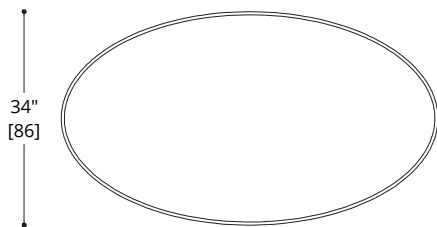

BOW COFFEE TABLE

BOW COFFEE TABLE

TOP & SIDE

Lacquer
Standard Wood
Premium Wood
Marble
Custom Stone

BASE

Standard Metal

NOTES:

PLEASE CONFIRM DETAILS OF THIS TEAR SHEET WITH YOUR LOCAL SALES ASSOCIATE.