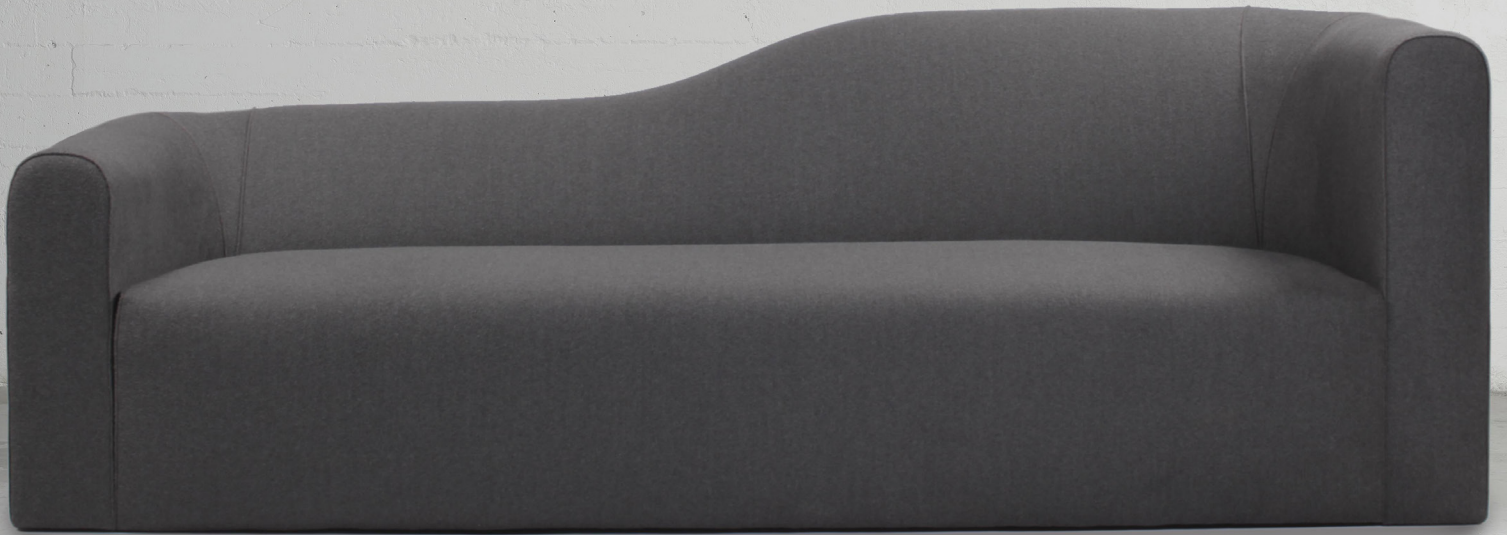

JIUN HO

FURNITURE

Colina Sofa

JIUN HO

COLINA SOFA

SF-12-106-B

W 84" D 37" H 33" SH 16.5" AH 26"

COM 16 yds COL 288 sq ft

SF-12-106-C

W 96" D 37" H 33" SH 16.5" AH 26"

COM 19 yds COL 342 sq ft

SF-12-106-D

W 108" D 37" H 33" SH 16.5" AH 26"

COM 22 yds COL 396 sq ft

Note: COM / COL must be railroaded

DENNIS MILLER ASSOCIATES