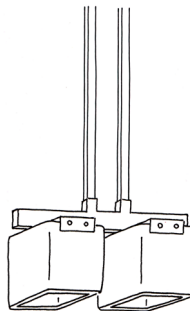

CAMBRIDGE CEILING MOUNT

CEILING MOUNT

8058A

HEIGHT: 8" (20.3 CM)

WIDTH: 6 1/2" (16.5 CM)

DEPTH: 7 1/2" (19.0 CM)

CEILING CANOPY: 4 1/4" SQ.
(10.8 SQ.)

WEIGHT: APPROX. 15 LBS.

WIRING: 1 MEDIUM-BASE SOCKET,
60 WATT MAX.

RECOMMENDED BULB: 60 WATT
EDISON STYLE 'SQUIRREL CAGE' BULB

METAL FINISHES

LIGHT ANTIQUE BRASS

DARK ANTIQUE BRASS

POLISHED NICKEL

SATIN NICKEL

OIL RUBBED BRONZE

SMOKE

TEXTURE (CHOOSE ONE)

SMOOTH

CRACKLED

FROSTED (INSIDE)

NOTES:

ALL SHADES ARE HAND-BLOWN AND
WILL VARY IN SIZE AND THICKNESS.

FROSTED FINISH WILL LIGHTEN COLOR

SINGLE CEILING MOUNT
X-8058 (OUTDOOR)

4-LIGHT CEILING MOUNT
8058D

SINGLE PENDANT
4058A

DOUBLE PENDANT
4058B

4, 5 & 6 LIGHT CHANDELIER

5058A (4 LIGHT CHANDELIER)

5058B (5 LIGHT CHANDELIER)

5058C (6 LIGHT CHANDELIER)