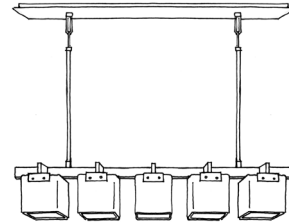

CAMBRIDGE CEILING MOUNT

CEILING MOUNT

8058A

HEIGHT: 8" (20.3 CM)

WIDTH: 6 1/2" (16.5 CM)

DEPTH: 7 1/2" (19.0 CM)

CEILING CANOPY: 4 1/4" SQ.
(10.8 SQ.)

WEIGHT: APPROX. 15 LBS.

SINGLE CEILING MOUNT
X-8058 (OUTDOOR)

4-LIGHT CEILING MOUNT
8058D

SINGLE PENDANT
4058A

DOUBLE PENDANT
4058B

4, 5 & 6 LIGHT CHANDELIER

5058A (4 LIGHT CHANDELIER)

5058B (5 LIGHT CHANDELIER)

5058C (6 LIGHT CHANDELIER)

QUAD CHANDELIER
5058D

SCONCE
9058
X-9058 (OUTDOOR)

fuselighting.com

© COPYRIGHT FUSE LIGHTING.
ALL RIGHTS RESERVED.