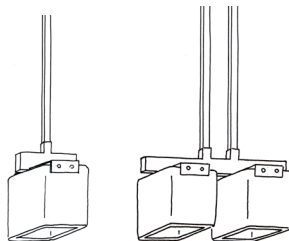

CAMBRIDGE QUAD CHANDELIER

5058D

HEIGHT: 9" (22.9 CM)

WIDTH: 39" (99.1 CM)

DEPTH: 28" (71.1 CM)

STEMS: 29" STANDARD (73.7 CM)

OAH: 38" (96.5 CM)

CEILING CANOPIES: 4 3/4"W X

CRACKLED

FROSTED (INSIDE)

NOTES:

ALL SHADES ARE HAND-BLOWN AND
WILL VARY IN SIZE AND THICKNESS.

FROSTED FINISH WILL LIGHTEN COLOR

SINGLE CEILING MOUNT

8058A

X-8058 (OUTDOOR)

4-LIGHT CEILING MOUNT

8058D

SINGLE PENDANT

4058A

DOUBLE PENDANT

4058B

4, 5 & 6 LIGHT CHANDELIER

5058A (4 LIGHT CHANDELIER)