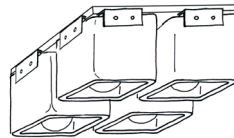

CRACKLED

FROSTED (INSIDE)

NOTES:

ALL SHADES ARE HAND-BLOWN AND
WILL VARY IN SIZE AND THICKNESS.

FROSTED FINISH WILL LIGHTEN COLOR

SINGLE CEILING MOUNT

8058A

X-8058 (OUTDOOR)