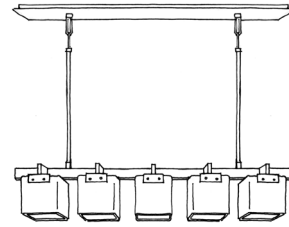

4-LIGHT CEILING MOUNT

8058D

SINGLE PENDANT

4058A

DOUBLE PENDANT

4058B

4, 5 & 6 LIGHT CHANDELIER

5058A (4 LIGHT CHANDELIER)

5058B (5 LIGHT CHANDELIER)

5058C (6 LIGHT CHANDELIER)

SCONCE

9058

X-9058 (OUTDOOR)

fuselighting.com

© COPYRIGHT FUSE LIGHTING.
ALL RIGHTS RESERVED.

2020