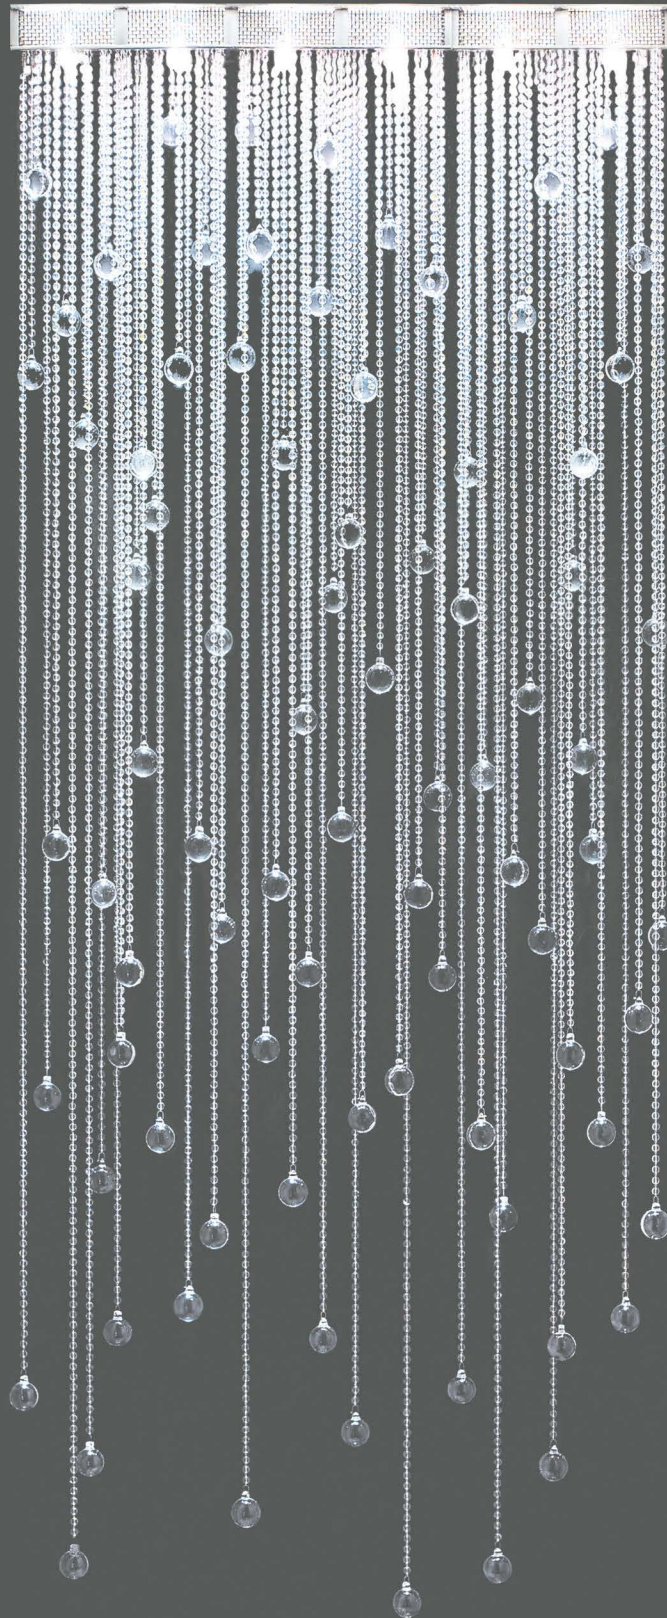

Cascade Divide Luminaire

boyd

Cascade Divide Luminaire

MODEL # K0060, K0061, K0063

Modular crystal curtains of light come in two lengths and a corner configuration to provide unlimited design options for dividing interior spaces and creating visual cues. Available in seven sphere options and multiple lengths. Designed by Todd Rugee.

MATERIALS

Aluminum, Crystal

FINISHES

Bottom Spheres: Clear Crystal, Gloss Black, Pale Blue, Pale Pink, Rock Crystal, Smoky Rock Crystal

LAMPING

Halogen lamps (included). Flood lamps with opaque silver reflectors recommended. Voltage 120v OR 277v (277v non-dimming only)

Divide 12" uses two, Bipin base, MRC11 or MRC8 lamps, 35w max each with 12v integral transformers.

Divides 24" and "L" use four, Bipin base, MRC11 or MRC8, 35w max each with 12v integral transformers.

DIMENSIONS

W 24" x D 4.5" 29 - 37 lbs.

W 61.0 cm x D 11.4 cm 13.2 - 16.8 kg.

K0063 Divide "L"

W 12.5" x D 4.5" 29-37 lbs.

W 31.8 cm x D 11.4 cm 13.2-16.8 kg.

NOTES

- Fixture must be properly supported at both ends
- Polished Aluminum plates pre-trimmed with crystal strands, rectangular satin aluminum ceiling plate with satin nickel mesh on all sides
- Crystal strands in variable lengths
- Beads measure 0.375" (1.0 cm) in diameter
- Color and veining of semi-precious stones will vary
- Spheres available in 100% or 30% coverage measuring 1.625" (4.0 cm) in diameter
- Colored spheres may exhibit dye lot variations.
- UL listed (or equivalent) for damp locations
- Engraved plate with yearly edition
- Optional End Cap: Satin Aluminum Flat (upcharge)
- Patent Design: D482,815; D521,176; D533,2995.
Patent Utility: 6,863,423 B2; 7,220,027