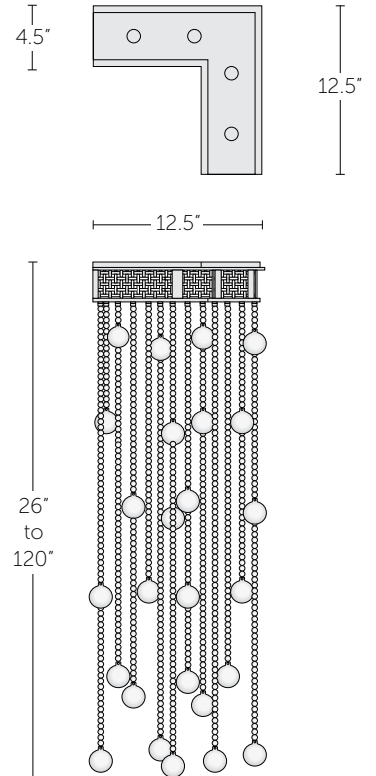

K0063 Cascade Luminaire Divide ("L")