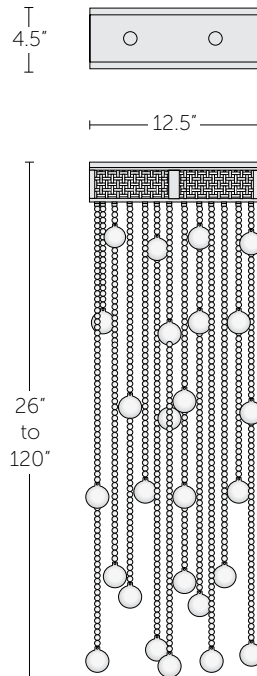

LAMPING

Halogen lamps (included). Flood lamps with opaque silver reflectors recommended. Voltage 120v OR 277v (277v non-dimming only)

Divide 12" uses two, Bipin base, MRC11 or MRC8 lamps, 35w max each with 12v integral transformers.

Divides 24" and "L" use four, Bipin base, MRC11 or MRC8, 35w max each with 12v integral transformers.

DIMENSIONS

HOA 26", 38", 50", 72", 96", or 120"

(66.0 cm, 96.5 cm, 12.7 cm, 182.9 cm, 243.8 cm, or 304.8 cm)

K0060 Divide 12" (30.5 cm)

W 12" x D 4.5" 15-19 lbs.

W 30.5 cm x D 11.4 cm 6.8 - 8.6 kg.

K0061 Divide 24" (61 cm)

W 24" x D 4.5" 29 - 37 lbs.

W 61.0 cm x D 11.4 cm 13.2 - 16.8 kg.

K0063 Divide "L"

W 12.5" x D 4.5" 29-37 lbs.

W 31.8 cm x D 11.4 cm 13.2-16.8 kg.

NOTES

- Fixture must be properly supported at both ends
- Polished Aluminum plates pre-trimmed with crystal strands, rectangular satin aluminum ceiling plate with satin nickel mesh on all sides
- Crystal strands in variable lengths
- Beads measure 0.375" (1.0 cm) in diameter
- Color and veining of semi-precious stones will vary
- Spheres available in 100% or 30% coverage measuring 1.625" (4.0 cm) in diameter
- Colored spheres may exhibit dye lot variations.
- UL listed (or equivalent) for damp locations
- Engraved plate with yearly edition
- Optional End Cap: Satin Aluminum Flat (upcharge)
- Patent Design: D482,815; D521,176; D533,2995.
  Patent Utility: 6,863,423 B2; 7,220,027

K0060 Cascade Luminaire Divide (12")