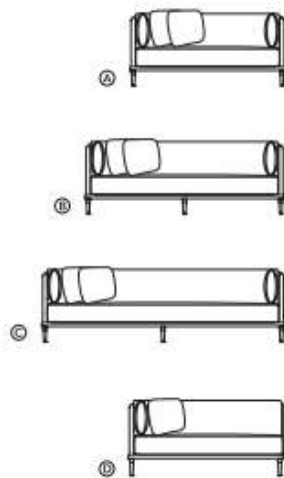

JIUN HO

FURNITURE

Chambord Sectional + Sofa

JIUN HO

SHOWN

Wood : Sandblasted Walnut / Espresso

Legs : Metal / Cinnamon

CHAMBORD SECTIONAL + SOFA

SC-08-101-A

L 72" W 35" H 28.5" SH 15.5" AH 27"

COM 18 yds COL 324 sq ft

Includes : 2 pillows

SC-08-101-B

L 84" W 35" H 28.5" SH 15.5" AH 27"

COM 22 yds COL 396 sq ft

Includes : 2 pillows

SC-08-101-C

L 96" W 35" H 28.5" SH 15.5" AH 27"

COM 24 yds COL 432 sq ft

Includes : 2 pillows

CHAISE LOUNGE: RIGHT OR LEFT FACING SIDE ARM

SC-08-101-D

L 72" W 35" H 28.5" SH 15.5" AH 27"

COM 15 yds COL 270 sq ft