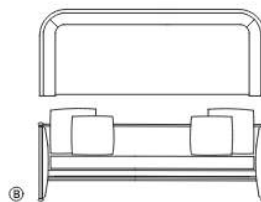

### LOVE SEAT

SF-09-104-A

L 72" W 35" H 28.5" SH 16.5"

COM 18 yds COL 324 sq ft

Includes : 2 big pillows, 2 small pillows