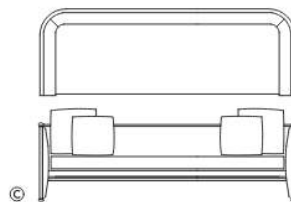

### LOVE SEAT

SF-09-104-A

L 72" W 35" H 28.5" SH 16.5"

COM 18 yds COL 324 sq ft

Includes : 2 big pillows, 2 small pillows

### SOFA

SF-09-104-B

L 84" W 35" H 28.5" SH 16.5"

COM 21 yds COL 378 sq ft

Includes : 2 big pillows, 2 small pillows