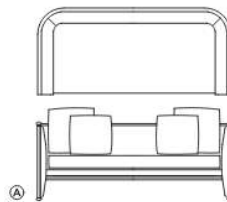

CHEVERNY SOFA

LOVE SEAT

SF-09-104-A

L 72" W 35" H 28.5" SH 16.5"

COM 18 yds COL 324 sq ft

Includes : 2 big pillows, 2 small pillows