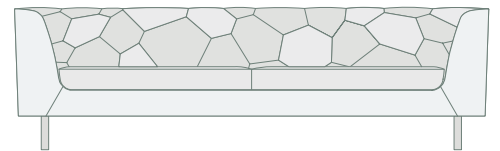

79"

84"

96"

**CLOUDBOX SEATING—CUMULUS SOFA**

Cloudbox takes its cue from a stalwart tradition, the Chesterfield—updated with a contemporary perspective.

The Cumulus quilting pattern, a non-repeating molecular motif creates an unconventional yet fresh appearance.

The upholstered box is elevated on slender runner legs rendered in metal and wood that lend strength and warmth to its modern aesthetic.

The Cumulus quilt pattern on the inside is available only in fabric, not in leather.

**DIMENSIONS**

79" L x 33.75" D x 28.5" H

84" L x 33.75" D x 28.5" H

96" L x 33.75" D x 28.5" H

**MATERIAL REQUIREMENT OPTIONS**

One COM overall

79" Long: COM 13 yards

84" Long: COM 14 yards