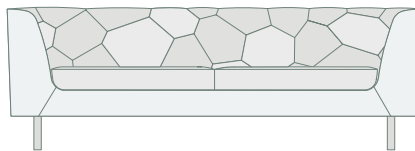

79"

84"

96"

**CLOUDBOX SEATING—CUMULUS SOFA**

Cloudbox takes its cue from a stalwart tradition, the Chesterfield—updated with a contemporary perspective.

The Cumulus quilting pattern, a non-repeating molecular motif creates an unconventional yet fresh appearance.

The upholstered box is elevated on slender runner legs rendered in metal and wood that lend strength and warmth to its modern aesthetic.

The Cumulus quilt pattern on the inside is available only in fabric, not in leather.

**DIMENSIONS**

79" L x 33.75" D x 28.5" H

84" L x 33.75" D x 28.5" H

96" L x 33.75" D x 28.5" H

**MATERIAL REQUIREMENT OPTIONS**

One COM overall

79" Long: COM 13 yards

84" Long: COM 14 yards