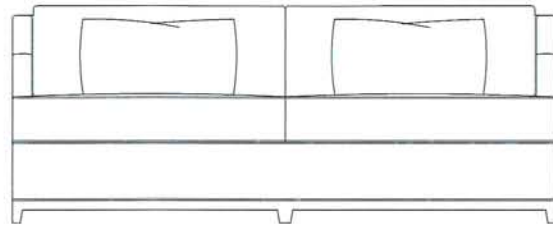

DECATUR SLEEPER SOFA

84"L X 40"D X 33.5"H - QUEEN

LOS ANGELES | NEW YORK | SEATTLE
CHRISTIANGREVSTADCOLLECTION.COM

CHRISTIAN
GREVSTAD

DESCRIPTION

TIGHT BACK, BOXED WITH SELF WELT AND DEEP DIVIDE AT CUSHION BREAK
(2) LOOSE SEATS, BOXED WITH SELF WELT
EXPOSED WOOD BASE WITH TAPERED WOOD LEGS
WITH (3) LEGS ACROSS FRONT AND (2) LEGS AT BACK
(2) 18" X 24" THROW PILLOWS (SHOWN)

I00SS-84 DECATUR SLEEPER SOFA- QUEEN

DIMENSIONS

84"L X 40"D X 33.5"H
SEAT DEPTH: 26"
SEAT HEIGHT: 19.5"
ARM HEIGHT: 26"

OPTIONS

DOUBLE SIZE 72"L X 40"D X 33.5"H

Los Angeles | PACIFIC DESIGN CENTER, MIMI LONDON, 310.855.2567
New York | NEW YORK DESIGN CENTER, DENNIS MILLER, 212.684.0070
Seattle | SEATTLE DESIGN CENTER, TERRIS DRAHEIM, 206.763.4100