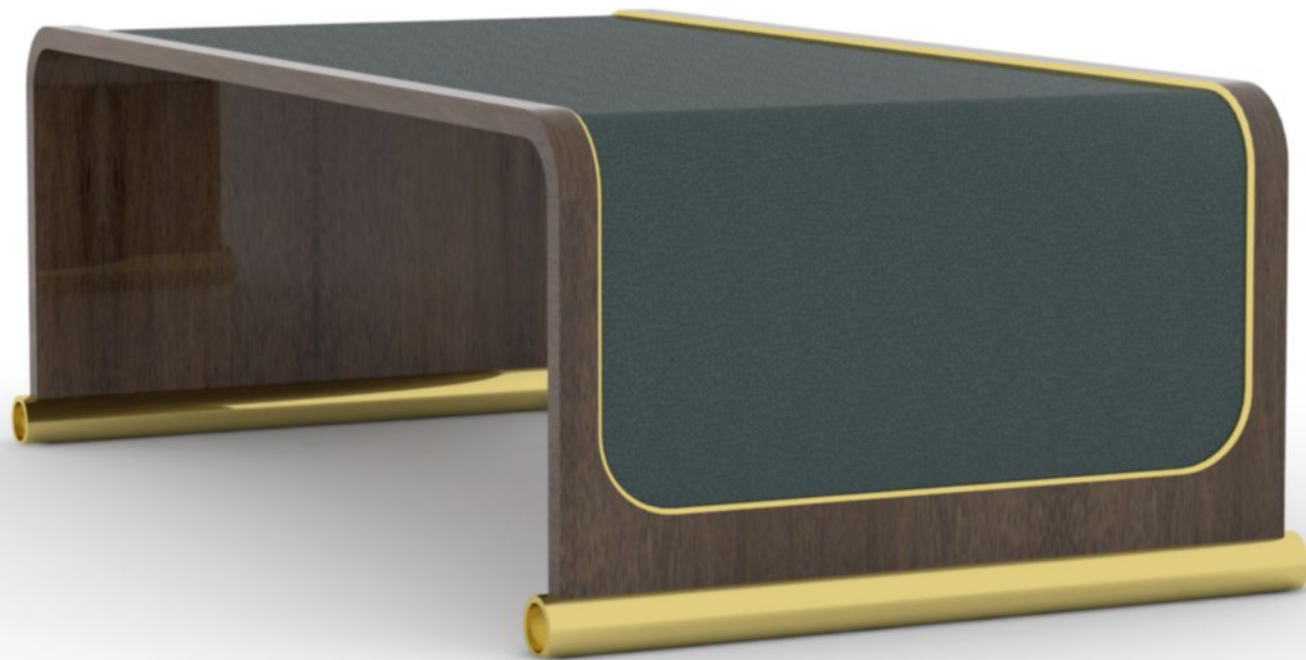

ADYA

RANDOLPH & HEIN

ADYA

DIMENSIONS:
48"W X 48"D X 20"H
60"W X 32"D X 20"H
CUSTOM SIZES AVAILABLE

FINISH:
SHOWN IN WALNUT WITH BRASS DETAILS
STANDARD, PREMIUM, AND CUSTOM FINISHES AVAILABLE