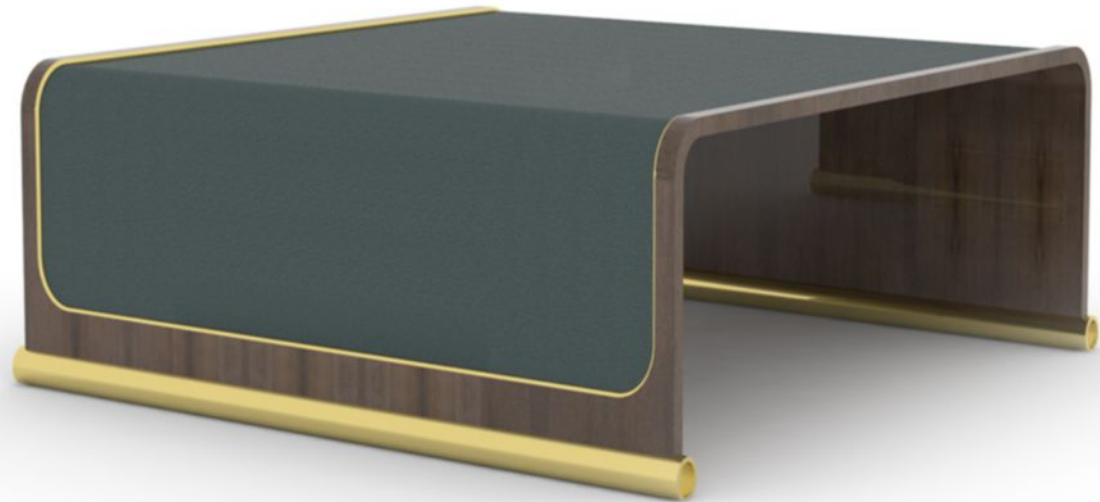

ADYA

RANDOLPH & HEIN

ADYA

DIMENSIONS:
48"W X 48"D X 20"H
60"W X 32"D X 20"H
CUSTOM SIZES AVAILABLE

FINISH:
SHOWN IN WALNUT WITH BRASS DETAILS
STANDARD, PREMIUM, AND CUSTOM FINISHES AVAILABLE