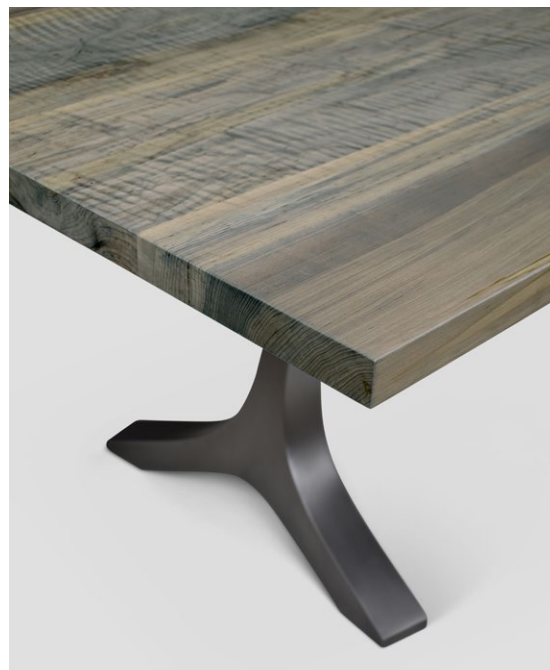

TOD VON MERTENS

**WISHBONE SLAB TABLE**

Shown in oxidized figured maple

# Wishbone Slab Table

82 x 42 x 29H \*

Solid oxidized maple rectangular table top, made from 3 slabs from the same tree.

- Blackened steel wishbone base.
- Available with natural edge
- Sizes up to 12' long

\* All TVM pieces are made to order, so custom configurations and sizing are encouraged. We work with maple, walnut and oak.

Oxidized Big Leaf Maple Finish and Blackened Steel Wishbone Base

Maple in Rose Gray Finish and Blackened Steel Wishbone Base

Ambrosia Maple Finish with Brass Wishbone Base