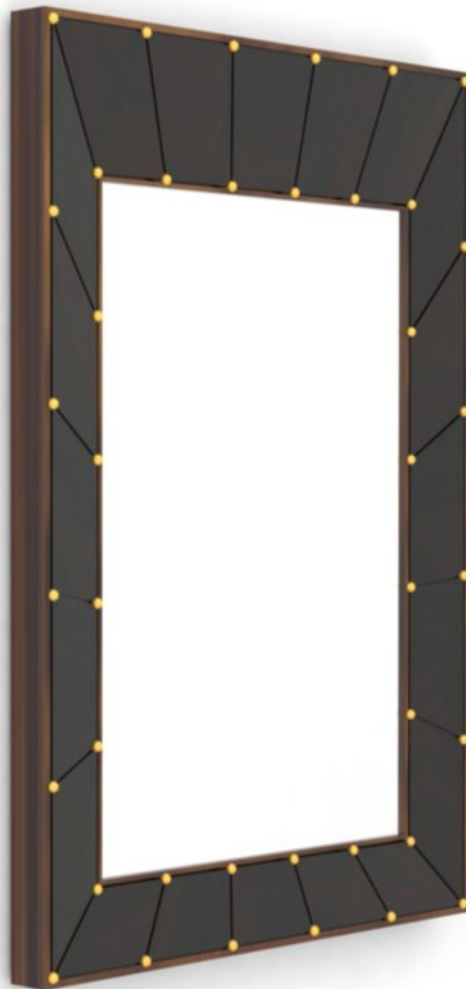

OPTION 1

OPTION 2

ATHENA

DIMENSIONS:

42"W X 6"FRAME X 60"H
42"W X 6"FRAME X 72"H
CUSTOM SIZES AVAILABLE

FINISH:

SHOWN IN DARK ROSEWOOD & TETE DE NEGRE WITH BRASS DETAILS
STANDARD, PREMIUM, AND CUSTOM FINISHES AVAILABLE

720 EAST 59TH STREET

LOS ANGELES

CALIFORNIA 90001

TELEPHONE 1-866-844-9921

FACSIMILE 1-866-844-9930

WWW.RANDOLPHHEIN.COM