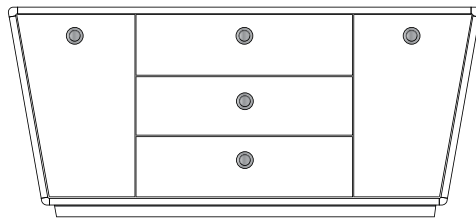

CONTOUR BUFFET SATIN LACQUER FRONTS

72W x 21D x 32H

Shown in Silver Walnut with optional Satin Lacquer fronts, Dark Bronze Recessed Pulls.

The Contour Buffet's tapered form and profiled corners creates a striking contemporary statement. Door front finishes in wood tones, satin opaque lacquer or whimsical sculpted leather provide an array of styling options. These casegoods are artistically handcrafted and available in a range of sizes and configurations.

CONTOUR BUFFET, SIDEBOARD, CONSOLE

Contour Buffet 60"W x 21"D x 32"H
72"W x 21"D x 32"H
84"W x 21"D x 32"H

Contour Console 48"W x 16"D x 30"H
60"W x 18"D x 30"H
72"W x 18"D x 30"H
84"W x 20"D x 36"H
96"W x 20"D x 36"H

Contour Sideboard 60"W x 21"D x 32"H
72"W x 21"D x 32"H
84"W x 21"D x 32"H

DESCRIPTION	FINISH OPTIONS	
<p>Contour Buffet, Sideboard & Console Veneer panels with radiused solid wood corners. Veneered fronts.</p> <p>Standard Options: Satin Lacquer fronts, Sculpted satin lacquered fronts or Sculpted leather wrapped fronts.</p> <p>Hardware Options: Dark bronze, satin or polished stainless steel recessed pulls</p> <p>Custom Orders: Custom sizes, woods and finishes are available. Please request a price quotation.</p>	<p>Standard - Natural / Stained:</p> <p>Ash, Bronze Ash, Burnt Ash, Ebonized Ash, Grey Ash, Mahogany, Medium Mahogany, Oak, Bluff Oak, Grey Oak, Fumed Oak, Walnut, Medium Walnut, Dark Walnut, Ebonized Walnut, Grey Walnut, Silver Walnut, Terra Walnut, Bronze Walnut, Claro Toned Walnut.</p>	<p>Premium - Cerused / Bleached:</p> <p>Bleached Ash, Cerused Ash, Cerused Bronze Ash, Cerused Burnt Ash, Cerused Mahogany, Cerused Dark Mahogany, Bleached Walnut, Cerused Walnut, Cerused Grey Walnut, Cerused Silver Walnut, Cerused Bronze Walnut, Cerused Oak.</p>