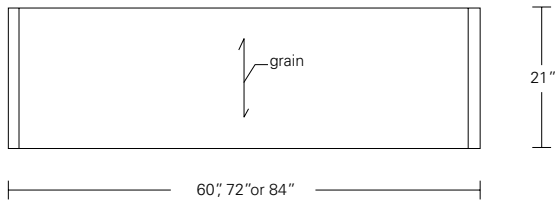

CONTOUR BUFFET SATIN LACQUER FRONTS

72W x 21D x 32H

Shown in Silver Walnut with optional Satin Lacquer fronts, Dark Bronze Recessed Pulls.

The Contour Buffet's tapered form and profiled corners creates a striking contemporary statement. Door front finishes in wood tones, satin opaque lacquer or whimsical sculpted leather provide an array of styling options. These casegoods are artistically handcrafted and available in a range of sizes and configurations.

CONTOUR BUFFET, SIDEBOARD, CONSOLE

Contour Buffet 60"W x 21"D x 32"H
72"W x 21"D x 32"H
84"W x 21"D x 32"H

Contour Console 48"W x 16"D x 30"H
60"W x 18"D x 30"H
72"W x 18"D x 30"H
84"W x 20"D x 36"H
96"W x 20"D x 36"H