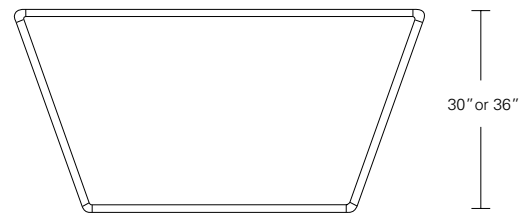

CONTOUR BUFFET SATIN LACQUER FRONTS

72W x 21D x 32H

Shown in Silver Walnut with optional Satin Lacquer fronts, Dark Bronze Recessed Pulls.

The Contour Buffet's tapered form and profiled corners creates a striking contemporary statement. Door front finishes in wood tones, satin opaque lacquer or whimsical sculpted leather provide an array of styling options. These casegoods are artistically handcrafted and available in a range of sizes and configurations.

CONTOUR BUFFET, SIDEBOARD, CONSOLE

Contour Buffet 60"W x 21"D x 32"H
72"W x 21"D x 32"H
84"W x 21"D x 32"H

Contour Console 48"W x 16"D x 30"H
60"W x 18"D x 30"H
72"W x 18"D x 30"H
84"W x 20"D x 36"H
96"W x 20"D x 36"H

Contour Sideboard 60"W x 21"D x 32"H
72"W x 21"D x 32"H
84"W x 21"D x 32"H

DESCRIPTION	FINISH OPTIONS	
<p>Contour Buffet, Sideboard & Console Veneer panels with radiused solid wood corners. Veneered fronts.</p> <p>Standard Options: Satin Lacquer fronts, Sculpted satin lacquered fronts or Sculpted leather wrapped fronts.</p> <p>Hardware Options: Dark bronze, satin or polished stainless steel recessed pulls</p> <p>Custom Orders: Custom sizes, woods and finishes are available. Please request a price quotation.</p>	<p>Standard - Natural / Stained:</p> <p>Ash, Bronze Ash, Burnt Ash, Ebonized Ash, Grey Ash, Mahogany, Medium Mahogany, Oak, Bluff Oak, Grey Oak, Fumed Oak, Walnut, Medium Walnut, Dark Walnut, Ebonized Walnut, Grey Walnut, Silver Walnut, Terra Walnut, Bronze Walnut, Claro Toned Walnut.</p>	<p>Premium - Cerused / Bleached:</p> <p>Bleached Ash, Cerused Ash, Cerused Bronze Ash, Cerused Burnt Ash, Cerused Mahogany, Cerused Dark Mahogany, Bleached Walnut, Cerused Walnut, Cerused Grey Walnut, Cerused Silver Walnut, Cerused Bronze Walnut, Cerused Oak.</p>