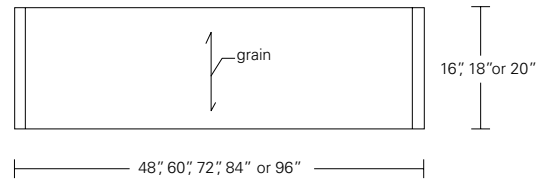

CONTOUR BUFFET SATIN LACQUER FRONTS

72W x 21D x 32H

Shown in Silver Walnut with optional Satin Lacquer fronts, Dark Bronze Recessed Pulls.

The Contour Buffet's tapered form and profiled corners creates a striking contemporary statement. Door front finishes in wood tones, satin opaque lacquer or whimsical sculpted leather provide an array of styling options. These casegoods are artistically handcrafted and available in a range of sizes and configurations.

CONTOUR BUFFET, SIDEBOARD, CONSOLE

Contour Buffet 60"W x 21"D x 32"H
72"W x 21"D x 32"H
84"W x 21"D x 32"H

Contour Console 48"W x 16"D x 30"H
60"W x 18"D x 30"H
72"W x 18"D x 30"H
84"W x 20"D x 36"H
96"W x 20"D x 36"H