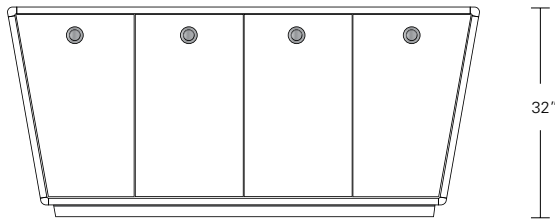

CONTOUR BUFFET SATIN LACQUER FRONTS

72W x 21D x 32H

Shown in Silver Walnut with optional Satin Lacquer fronts, Dark Bronze Recessed Pulls.

The Contour Buffet's tapered form and profiled corners creates a striking contemporary statement. Door front finishes in wood tones, satin opaque lacquer or whimsical sculpted leather provide an array of styling options. These casegoods are artistically handcrafted and available in a range of sizes and configurations.

CONTOUR BUFFET, SIDEBOARD, CONSOLE

Contour Buffet 60"W x 21"D x 32"H
72"W x 21"D x 32"H
84"W x 21"D x 32"H

Contour Console 48"W x 16"D x 30"H
60"W x 18"D x 30"H
72"W x 18"D x 30"H
84"W x 20"D x 36"H
96"W x 20"D x 36"H

Contour Sideboard 60"W x 21"D x 32"H
72"W x 21"D x 32"H
84"W x 21"D x 32"H

DESCRIPTION	FINISH OPTIONS	
<p>Contour Buffet, Sideboard & Console Veneer panels with radiused solid wood corners. Veneered fronts.</p> <p>Standard Options: Satin Lacquer fronts, Sculpted satin lacquered fronts or Sculpted leather wrapped fronts.</p> <p>Hardware Options: Dark bronze, satin or polished stainless steel recessed pulls</p> <p>Custom Orders: Custom sizes, woods and finishes are available. Please request a price quotation.</p>	<p>Standard - Natural / Stained:</p> <p>Ash, Bronze Ash, Burnt Ash, Ebonized Ash, Grey Ash, Mahogany, Medium Mahogany, Oak, Bluff Oak, Grey Oak, Fumed Oak, Walnut, Medium Walnut, Dark Walnut, Ebonized Walnut, Grey Walnut, Silver Walnut, Terra Walnut, Bronze Walnut, Claro Toned Walnut.</p>	<p>Premium - Cerused / Bleached:</p> <p>Bleached Ash, Cerused Ash, Cerused Bronze Ash, Cerused Burnt Ash, Cerused Mahogany, Cerused Dark Mahogany, Bleached Walnut, Cerused Walnut, Cerused Grey Walnut, Cerused Silver Walnut, Cerused Bronze Walnut, Cerused Oak.</p>