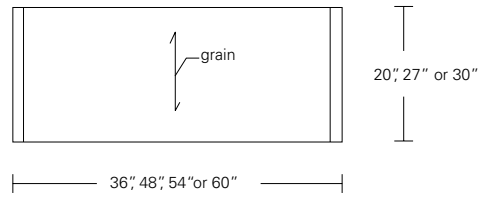

**CONTOUR SIDE TABLE**

**24W x 24D x 24H**

Shown in Oak

Modern planes and continuous form are the key elements of the Contour Collection. This table features an open, airy, contemporary design. Softly rounded corners smoothly connect the horizontal and angled elements. Contour Tables are available in a wide range of sizes and finishes.

**Zig Zag Table** 48"W x 20"D x 15"H  
48"W x 27"D x 15"H

**Contour Cocktail Table** 36"W x 20"D x 15"H  
48"W x 20"D x 15"H  
54"W x 20"D x 15"H  
48"W x 27"D x 15"H  
54"W x 27"D x 15"H  
60"W x 30"D x 15"H

**Contour Side Table** 24"W x 24"D x 24"H  
30"W x 30"D x 24"H

DESCRIPTION	FINISH OPTIONS	
<p><b>Contour Tables:</b> Veneer panels with radiused solid wood corners.</p> <p><b>Standard Options:</b> Wood or metal feet on Contour Table.</p> <p><b>Custom Orders:</b> Custom sizes, woods and finishes are available. Please request a price quotation.</p>	<p><b>Standard - Natural / Stained:</b></p> <p>Ash, Bronze Ash, Burnt Ash, Ebonized Ash, Grey Ash, Mahogany, Medium Mahogany, Oak, Bluff Oak, Grey Oak, Fumed Oak, Walnut, Medium Walnut, Dark Walnut, Ebonized Walnut, Grey Walnut, Silver Walnut, Terra Walnut, Bronze Walnut, Claro Toned Walnut.</p>	<p><b>Premium - Cerused / Bleached:</b></p> <p>Bleached Ash, Cerused Ash, Cerused Bronze Ash, Cerused Burnt Ash, Cerused Mahogany, Cerused Dark Mahogany, Bleached Walnut, Cerused Walnut, Cerused Grey Walnut, Cerused Silver Walnut, Cerused Bronze Walnut, Cerused Oak.</p>