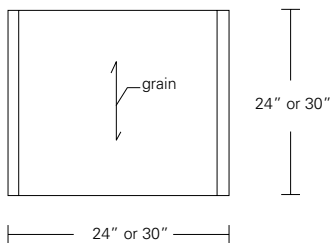

**CONTOUR SIDE TABLE**

**24W x 24D x 24H**

Shown in Oak

Modern planes and continuous form are the key elements of the Contour Collection. This table features an open, airy, contemporary design. Softly rounded corners smoothly connect the horizontal and angled elements. Contour Tables are available in a wide range of sizes and finishes.

**Zig Zag Table** 48"W x 20"D x 15"H  
48"W x 27"D x 15"H

**Contour Cocktail Table** 36"W x 20"D x 15"H  
48"W x 20"D x 15"H  
54"W x 20"D x 15"H  
48"W x 27"D x 15"H  
54"W x 27"D x 15"H  
60"W x 30"D x 15"H

**Contour Side Table** 24"W x 24"D x 24"H  
30"W x 30"D x 24"H

DESCRIPTION	FINISH OPTIONS	
<p><b>Contour Tables:</b> Veneer panels with radiused solid wood corners.</p> <p><b>Standard Options:</b> Wood or metal feet on Contour Table.</p> <p><b>Custom Orders:</b> Custom sizes, woods and finishes are available. Please request a price quotation.</p>	<p><b>Standard - Natural / Stained:</b></p> <p>Ash, Bronze Ash, Burnt Ash, Ebonized Ash, Grey Ash, Mahogany, Medium Mahogany, Oak, Bluff Oak, Grey Oak, Fumed Oak, Walnut, Medium Walnut, Dark Walnut, Ebonized Walnut, Grey Walnut, Silver Walnut, Terra Walnut, Bronze Walnut, Claro Toned Walnut.</p>	<p><b>Premium - Cerused / Bleached:</b></p> <p>Bleached Ash, Cerused Ash, Cerused Bronze Ash, Cerused Burnt Ash, Cerused Mahogany, Cerused Dark Mahogany, Bleached Walnut, Cerused Walnut, Cerused Grey Walnut, Cerused Silver Walnut, Cerused Bronze Walnut, Cerused Oak.</p>