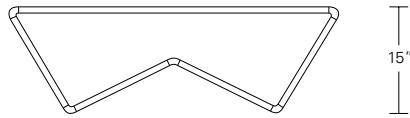

**CONTOUR SIDE TABLE**

**24W x 24D x 24H**

Shown in Oak

Modern planes and continuous form are the key elements of the Contour Collection. This table features an open, airy, contemporary design. Softly rounded corners smoothly connect the horizontal and angled elements. Contour Tables are available in a wide range of sizes and finishes.

**Zig Zag Table** 48"W x 20"D x 15"H  
48"W x 27"D x 15"H

**Contour Cocktail Table** 36"W x 20"D x 15"H  
48"W x 20"D x 15"H  
54"W x 20"D x 15"H  
48"W x 27"D x 15"H  
54"W x 27"D x 15"H  
60"W x 30"D x 15"H

**Contour Side Table** 24"W x 24"D x 24"H  
30"W x 30"D x 24"H

DESCRIPTION	FINISH OPTIONS	
<p><b>Contour Tables:</b> Veneer panels with radiused solid wood corners.</p> <p><b>Standard Options:</b> Wood or metal feet on Contour Table.</p> <p><b>Custom Orders:</b> Custom sizes, woods and finishes are available. Please request a price quotation.</p>	<p><b>Standard - Natural / Stained:</b></p> <p>Ash, Bronze Ash, Burnt Ash, Ebonized Ash, Grey Ash, Mahogany, Medium Mahogany, Oak, Bluff Oak, Grey Oak, Fumed Oak, Walnut, Medium Walnut, Dark Walnut, Ebonized Walnut, Grey Walnut, Silver Walnut, Terra Walnut, Bronze Walnut, Claro Toned Walnut.</p>	<p><b>Premium - Cerused / Bleached:</b></p> <p>Bleached Ash, Cerused Ash, Cerused Bronze Ash, Cerused Burnt Ash, Cerused Mahogany, Cerused Dark Mahogany, Bleached Walnut, Cerused Walnut, Cerused Grey Walnut, Cerused Silver Walnut, Cerused Bronze Walnut, Cerused Oak.</p>