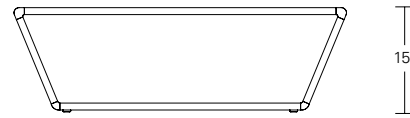

**CONTOUR SIDE TABLE**

**24W x 24D x 24H**

Shown in Oak

Modern planes and continuous form are the key elements of the Contour Collection. This table features an open, airy, contemporary design. Softly rounded corners smoothly connect the horizontal and angled elements. Contour Tables are available in a wide range of sizes and finishes.

**Zig Zag Table** 48"W x 20"D x 15"H  
48"W x 27"D x 15"H

**Contour Cocktail Table** 36"W x 20"D x 15"H  
48"W x 20"D x 15"H  
54"W x 20"D x 15"H  
48"W x 27"D x 15"H  
54"W x 27"D x 15"H  
60"W x 30"D x 15"H

**Contour Side Table** 24"W x 24"D x 24"H  
30"W x 30"D x 24"H

DESCRIPTION	FINISH OPTIONS	
<p><b>Contour Tables:</b> Veneer panels with radiused solid wood corners.</p> <p><b>Standard Options:</b> Wood or metal feet on Contour Table.</p> <p><b>Custom Orders:</b> Custom sizes, woods and finishes are available. Please request a price quotation.</p>	<p><b>Standard - Natural / Stained:</b></p> <p>Ash, Bronze Ash, Burnt Ash, Ebonized Ash, Grey Ash, Mahogany, Medium Mahogany, Oak, Bluff Oak, Grey Oak, Fumed Oak, Walnut, Medium Walnut, Dark Walnut, Ebonized Walnut, Grey Walnut, Silver Walnut, Terra Walnut, Bronze Walnut, Claro Toned Walnut.</p>	<p><b>Premium - Cerused / Bleached:</b></p> <p>Bleached Ash, Cerused Ash, Cerused Bronze Ash, Cerused Burnt Ash, Cerused Mahogany, Cerused Dark Mahogany, Bleached Walnut, Cerused Walnut, Cerused Grey Walnut, Cerused Silver Walnut, Cerused Bronze Walnut, Cerused Oak.</p>