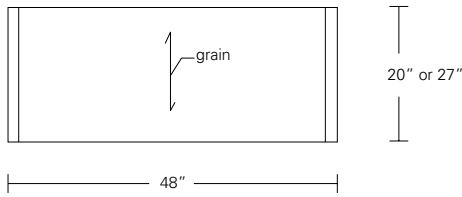

**CONTOUR SIDE TABLE**

**24W x 24D x 24H**

Shown in Oak

Modern planes and continuous form are the key elements of the Contour Collection. This table features an open, airy, contemporary design. Softly rounded corners smoothly connect the horizontal and angled elements. Contour Tables are available in a wide range of sizes and finishes.

**Zig Zag Table** 48"W x 20"D x 15"H  
48"W x 27"D x 15"H

**Contour Cocktail Table** 36"W x 20"D x 15"H  
48"W x 20"D x 15"H  
54"W x 20"D x 15"H  
48"W x 27"D x 15"H  
54"W x 27"D x 15"H  
60"W x 30"D x 15"H

**Contour Side Table** 24"W x 24"D x 24"H  
30"W x 30"D x 24"H

DESCRIPTION	FINISH OPTIONS	
<p><b>Contour Tables:</b> Veneer panels with radiused solid wood corners.</p> <p><b>Standard Options:</b> Wood or metal feet on Contour Table.</p> <p><b>Custom Orders:</b> Custom sizes, woods and finishes are available. Please request a price quotation.</p>	<p><b>Standard - Natural / Stained:</b></p> <p>Ash, Bronze Ash, Burnt Ash, Ebonized Ash, Grey Ash, Mahogany, Medium Mahogany, Oak, Bluff Oak, Grey Oak, Fumed Oak, Walnut, Medium Walnut, Dark Walnut, Ebonized Walnut, Grey Walnut, Silver Walnut, Terra Walnut, Bronze Walnut, Claro Toned Walnut.</p>	<p><b>Premium - Cerused / Bleached:</b></p> <p>Bleached Ash, Cerused Ash, Cerused Bronze Ash, Cerused Burnt Ash, Cerused Mahogany, Cerused Dark Mahogany, Bleached Walnut, Cerused Walnut, Cerused Grey Walnut, Cerused Silver Walnut, Cerused Bronze Walnut, Cerused Oak.</p>