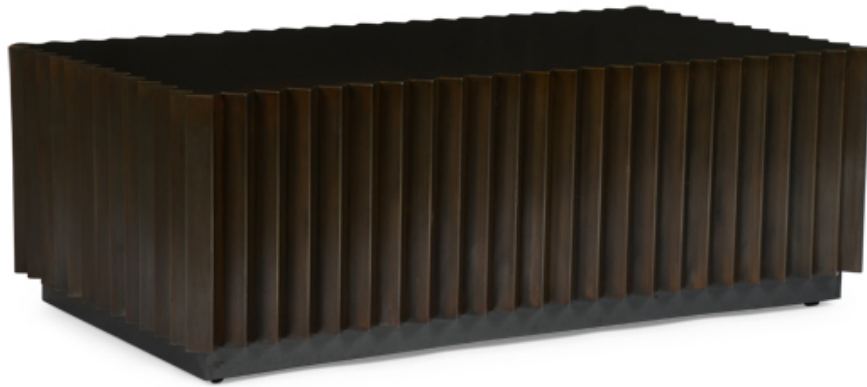

J•LISTONDESIGN

CORRUGATED COCKTAIL TABLE

Blackened steel
Shown 48"x24"x17"
CUSTOM SIZES AVAILABLE UPON REQUEST