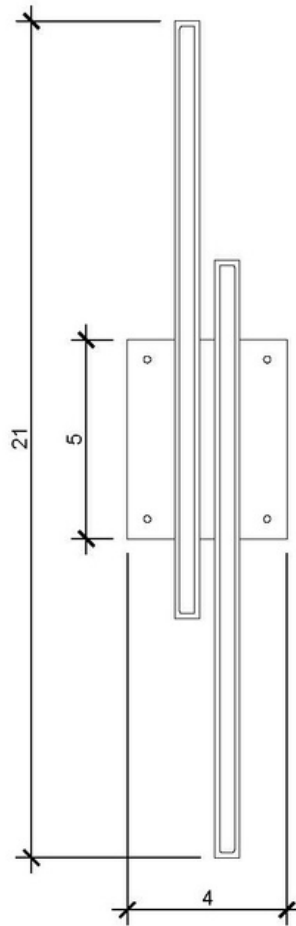

FIXED WALL DOUBLE SCONCE

Sizes: 15" Blade

Wall Projection: 10"

Aluminum Blade Finishes: Gloss White, Matte White, Gloss Black, Matte Black
Satin Silver, Blackened Steel

Brass Blade Finishes: Brushed Brass, Patinated Brass, Oil Rubbed Bronze

Specifics: White LEDS 90+ CRI
Color Temperature: Warm 2700K or Soft 3000K

750 Lumens per foot

6 Watts per foot

Dimming: ELV with optional 0-10V or TRIAC

Custom capabilities available upon request
UL Listing available upon request