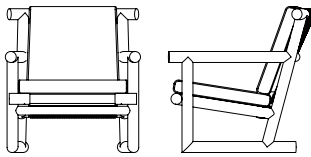

## FRANCA LOUNGE CHAIR

CH-21-121

W 30.75" (78 cm) D 33" (84 cm) H 33" (84 cm)

SH 13.5" (34 cm) WITHOUT CUSHION AH 23" (58 cm)