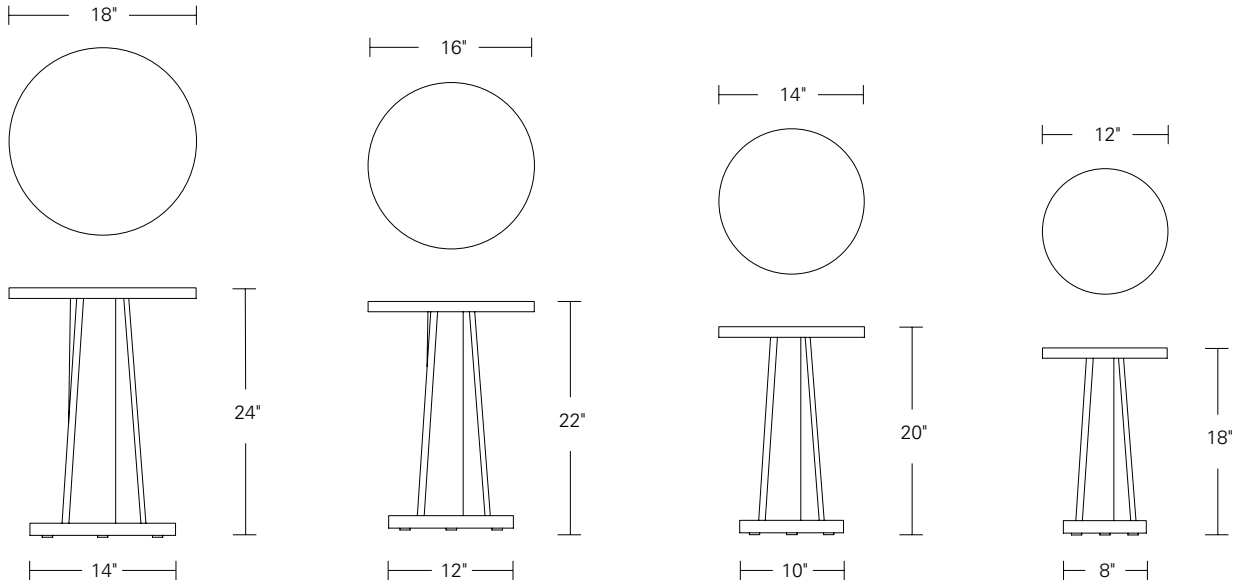

GEM DRINK TABLES

14" Diam x 20"h, 16" Diam x 22"h, 12" Diam x 18"h

Shown in Claro Toned Walnut,
Terra Walnut and Ebonized Ash
(from left to right)

Gem drink tables feature a white quartz base and a sculpturally angled and beveled wood pedestal supporting a solid wood top. These tables come in four sizes, four heights and 32 finishes to fit every drink table scenario possible. Solid wood and quartz materials provide extra durability.

Gem Drink Tables:

- 18"W x 18"D x 24"H
- 16"W x 16"D x 22"H
- 14"W x 14"D x 20"H
- 12"W x 12"D x 18"H

DESCRIPTION	FINISH OPTIONS	
<p>Gem Drink Tables: Solid wood top and column. Quartz base with felt glides.</p> <p>Custom Orders: Custom sizes, woods and finishes are available. Please request a price quotation.</p>	<p>Standard - Natural / Stained:</p> <p>Ash, Bronze Ash, Burnt Ash, Ebonized Ash, Grey Ash, Mahogany, Medium Mahogany, Oak, Bluff Oak, Grey Oak, Fumed Oak, Walnut, Medium Walnut, Dark Walnut, Ebonized Walnut, Grey Walnut, Silver Walnut, Terra Walnut, Bronze Walnut, Claro Toned Walnut.</p>	<p>Premium - Cerused / Bleached:</p> <p>Bleached Ash, Cerused Ash, Cerused Bronze Ash, Cerused Burnt Ash, Cerused Mahogany, Cerused Dark Mahogany, Bleached Walnut, Cerused Walnut, Cerused Grey Walnut, Cerused Silver Walnut, Cerused Bronze Walnut, Cerused Oak.</p>