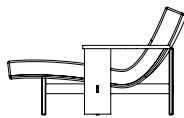

### LEFT OR RIGHT FACING ARM

#### CH-20-116-B-LAF

W 30" (76 cm) D 62" (157.5 cm) H 37" (94 cm)

SH 16.5" (42 cm) AH 21.25" (54 cm)

COM 7 yds COL 126 sq ft