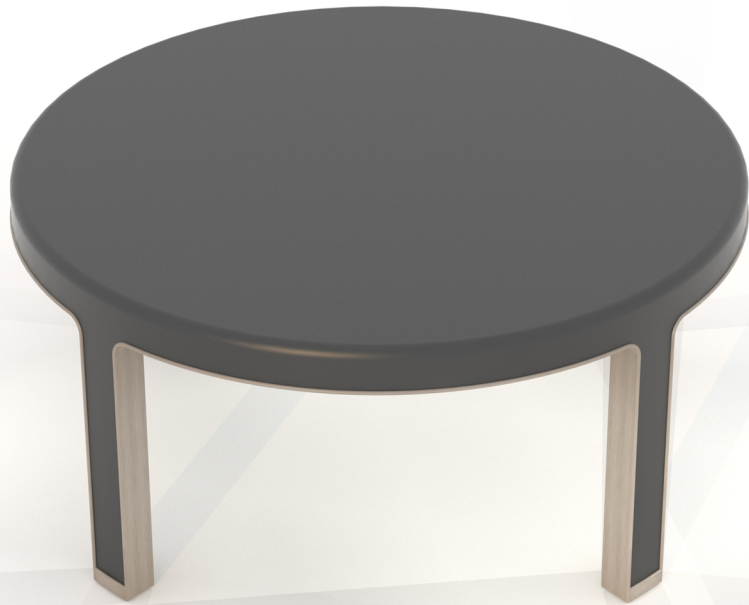

KOJI

RANDOLPH & HEIN

KOJI

DIMENSIONS:
48"DIAM. X 30"H
60"DIAM. X 30"H
CUSTOM SIZES AVAILABLE

FINISH:
STANDARD, PREMIUM, AND CUSTOM FINISHES AVAILABLE

720 EAST 59TH STREET LOS ANGELES CALIFORNIA 90001

TELEPHONE 1-866-844-9921 FACSIMILE 1-866-844-9930 WWW.RANDOLPHHEIN.COM