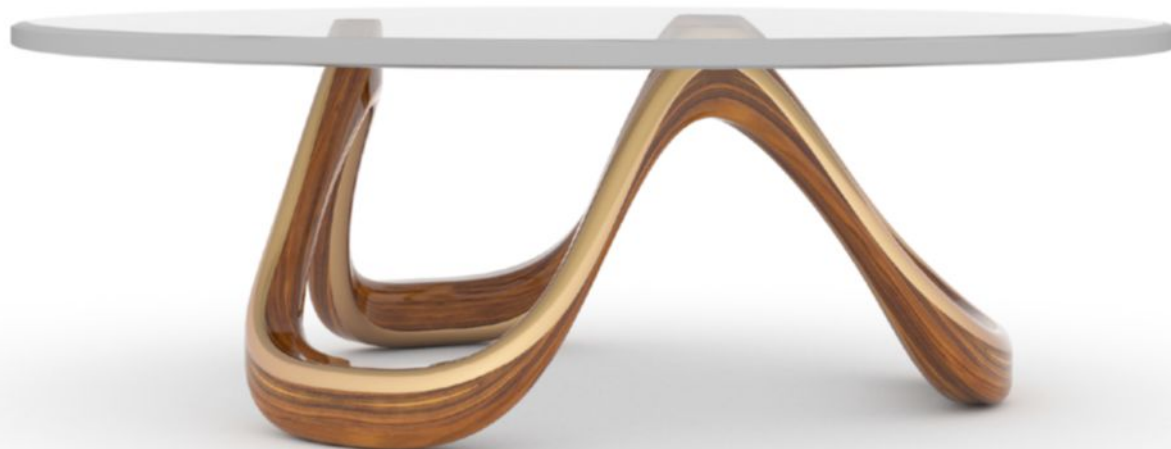

LA CIENAGA

RANDOLPH & HEIN

LA CIENAGA

DIMENSIONS:
42" DIAM. X 18"H
60" DIAM. X 18"H
CUSTOM SIZES AVAILABLE

FINISH:
SHOWN IN OAK WITH FOUR TONE FINISH
STANDARD, PREMIUM, AND CUSTOM FINISHES AVAILABLE