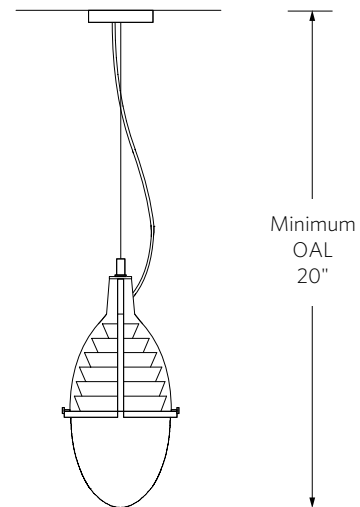

Shown: Deep brown oxide and Helbeige glass.

LOUVER SUSPENSION

MODEL NUMBER

2720

DESCRIPTION

Cast aluminum, vented head with a mold blown glass shade. Cable or rigid stem suspension.

FINISH

Deep brown oxide.

MOLD BLOWN GLASS

Helbeige, Opal white, Quicksilver or Woodsmoke.

DIMENSIONS

7.5"Ø x 14.5"H

Ceiling plate: 4.5"Ø x .25"D

NET WT

5 lbs.

VOLTAGE / LAMP TYPE

120V, 8.5W, E26 base, T12 LED filament lamp.

2,700°K, 90 CRI, 800 lumens.

CA Title 24-JA8-2019-E

PLEASE SPECIFY

Shade color, cable or rigid stem suspension, OAL (minimum: stem 15"; cable 20").

Net price includes cable or stem for an OAL of up to 48".

Cable OAL can be adjusted in the field at installation.

RIGID STEM

CABLE

ceiling plate