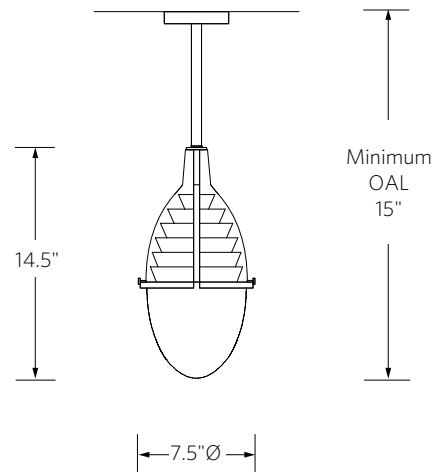

Shown: Deep brown oxide and Helbeige glass.

LOUVER SUSPENSION

MODEL NUMBER

2720

DESCRIPTION

Cast aluminum, vented head with a mold blown glass shade. Cable or rigid stem suspension.

FINISH

Deep brown oxide.

MOLD BLOWN GLASS

Helbeige, Opal white, Quicksilver or Woodsmoke.

DIMENSIONS

7.5"Ø x 14.5"H

Ceiling plate: 4.5"Ø x .25"D

NET WT

5 lbs.

VOLTAGE / LAMP TYPE

120V, 8.5W, E26 base, T12 LED filament lamp.

2,700°K, 90 CRI, 800 lumens.

CA Title 24-JA8-2019-E

PLEASE SPECIFY

Shade color, cable or rigid stem suspension, OAL (minimum: stem 15"; cable 20").

Net price includes cable or stem for an OAL of up to 48".

Cable OAL can be adjusted in the field at installation.

RIGID STEM

CABLE

ceiling plate