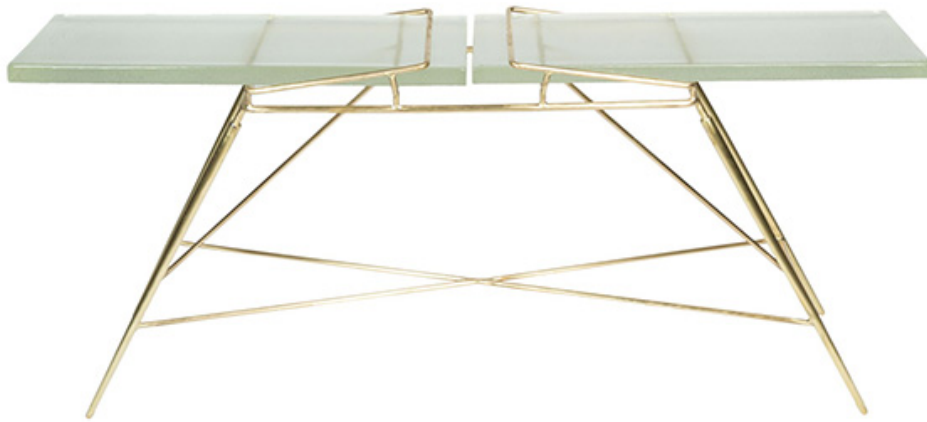

## **MANTIS CONSOLE**

SATIN BRASS BASE AND CAST GLASS TOPS

72"L X 15"W X 34"H

BASE CAN BE CUSTOMIZED IN ANY BRASS FINISH