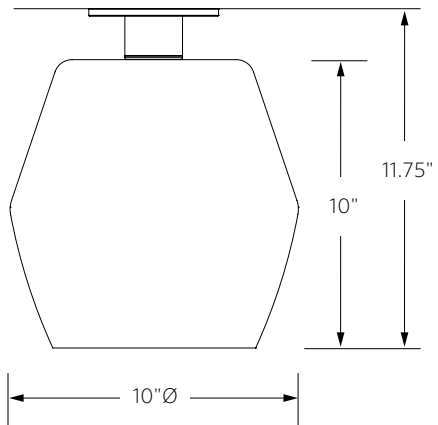

MOLD BLOWN GLASS

Helbeige, Opal white, Quicksilver or Woodsmoke. Etched Pyrex diffuser.

DIMENSIONS

3610.8

8"Ø x 9.75" fixed height
Ceiling Plate: 4.5"Ø x .25"D
Shade: 8"Ø x 8"H

NET WT

5 lbs.

3610.10

10"Ø x 11.75" fixed height
Ceiling Plate: 4.5"Ø x .25"D
Shade: 10"Ø x 10"H

7 lbs.

VOLTAGE / LAMP TYPE

120V, 6W, E12 base, LED lamp.
2,700°K, 90+ CRI, 600 lumens.

CA Title 24-JA8-2016

PLEASE SPECIFY

Size, finish & shade color.