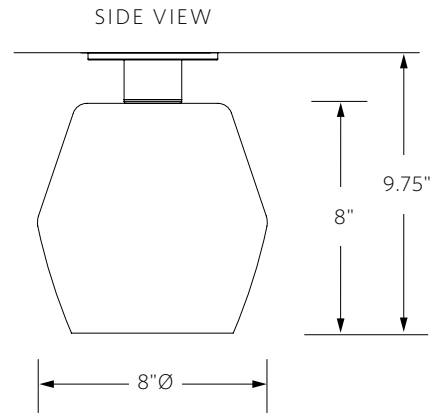

MOLD BLOWN GLASS

Helbeige, Opal white, Quicksilver or Woodsmoke. Etched Pyrex diffuser.

DIMENSIONS

3610.8

8"Ø x 9.75" fixed height
Ceiling Plate: 4.5"Ø x .25"D
Shade: 8"Ø x 8"H

NET WT

5 lbs.

3610.10

10"Ø x 11.75" fixed height
Ceiling Plate: 4.5"Ø x .25"D
Shade: 10"Ø x 10"H

7 lbs.

VOLTAGE / LAMP TYPE

120V, 6W, E12 base, LED lamp.
2,700°K, 90+ CRI, 600 lumens.

CA Title 24-JA8-2016

PLEASE SPECIFY

Size, finish & shade color.

Ceiling plate