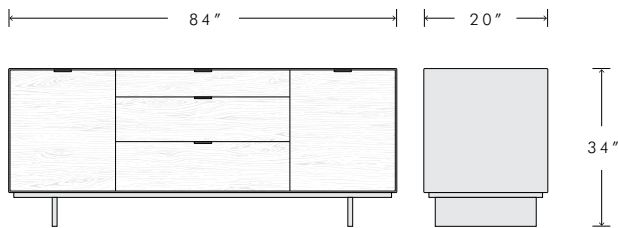

OPTIONS:

Stained to match drawers or interiors

Steel Double X Base (below) or Steel Fin Base (standard shown on front)

AVAILABLE DIMENSIONS:

84"W x 20"D x 34"H (standard shown)

Optional sizes: 72"W and 80"W; 17"D and 24"D; 27"H

Custom sizes available

Steel Double X Base

Five Door Low and Wide with Steel Double X Base

Blue Gray Oxidized, Figured Maple with Steel Fin Base

Three Drawer with Fin Base (shown on front)

Four Door Low and Wide with Steel Double X Base

Two Drawer with Steel Double X Base

Five Door Low and Wide with Steel Double X Base