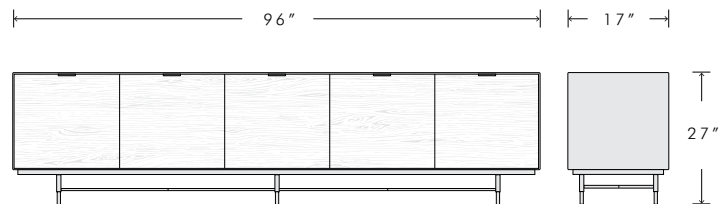

OPTIONS:

Stained to match drawers or interiors

Steel Double X Base (below) or Steel Fin Base (standard shown on front)

AVAILABLE DIMENSIONS:

84"W x 20"D x 34"H (standard shown)

Optional sizes: 72"W and 80"W; 17"D and 24"D; 27"H

Custom sizes available

Steel Double X Base

Five Door Low and Wide with Steel Double X Base

Blue Gray Oxidized, Figured Maple with Steel Fin Base

Three Drawer with Fin Base (shown on front)

Four Door Low and Wide with Steel Double X Base

Two Drawer with Steel Double X Base

Five Door Low and Wide with Steel Double X Base