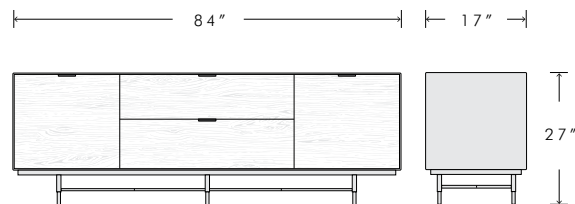

OPTIONS:

Stained to match drawers or interiors

Steel Double X Base (below) or Steel Fin Base (standard shown on front)

AVAILABLE DIMENSIONS:

84"W x 20"D x 34"H (standard shown)

Optional sizes: 72"W and 80"W; 17"D and 24"D; 27"H

Custom sizes available

Steel Double X Base

Five Door Low and Wide with Steel Double X Base

Blue Gray Oxidized, Figured Maple with Steel Fin Base

Three Drawer with Fin Base (shown on front)

Four Door Low and Wide with Steel Double X Base

Two Drawer with Steel Double X Base

Five Door Low and Wide with Steel Double X Base