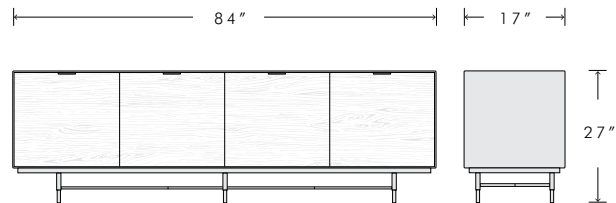

OPTIONS:

Stained to match drawers or interiors

Steel Double X Base (below) or Steel Fin Base (standard shown on front)

AVAILABLE DIMENSIONS:

84"W x 20"D x 34"H (standard shown)

Optional sizes: 72"W and 80"W; 17"D and 24"D; 27"H

Custom sizes available

Steel Double X Base

Five Door Low and Wide with Steel Double X Base

Blue Gray Oxidized, Figured Maple with Steel Fin Base

Three Drawer with Fin Base (shown on front)

Four Door Low and Wide with Steel Double X Base

Two Drawer with Steel Double X Base

Five Door Low and Wide with Steel Double X Base