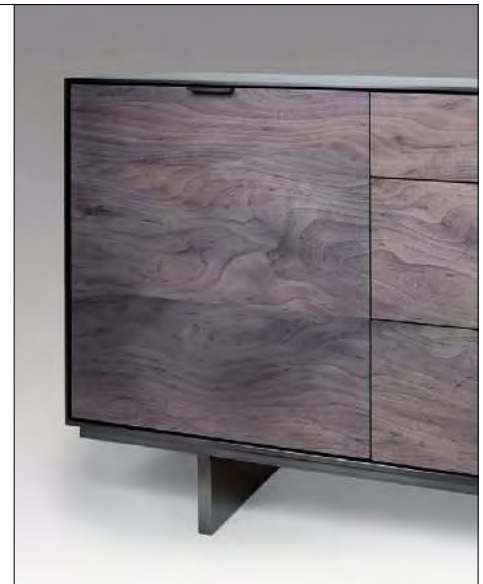

TOD VON MERTENS

Monadnock Credenza

Blue Gray Oxidized Finish on Figured Maple with Steel Fin Base

84W x 20D x 34H

CREDENZA

Blackened steel case with solid wood, soft close doors. Adjustable shelves, solid maple drawers with dovetail construction.

WOOD SELECTION:

Wood grain selection in plain, figured or curly

FINISH OPTIONS:

Natural: Maple, Walnut

Stained: Dark Walnut, Ebonized Walnut, Bleached Maple, Bleached Oak, Blackened Oak

Oxidized: Maple in Rose Gray, Honey Gray, Blue Gray, Big Leaf Maple

OPTIONS:

Stained to match drawers or interiors

Steel Double X Base (below) or Steel Fin Base (standard shown on front)

AVAILABLE DIMENSIONS:

84"W x 20"D x 34"H (standard shown)

Optional sizes: 72"W and 80"W; 17"D and 24"D; 27"H

Custom sizes available

Steel Double X Base

Five Door Low and Wide with Steel Double X Base

Blue Gray Oxidized, Figured Maple with Steel Fin Base

Three Drawer with Fin Base (shown on front)

Four Door Low and Wide with Steel Double X Base