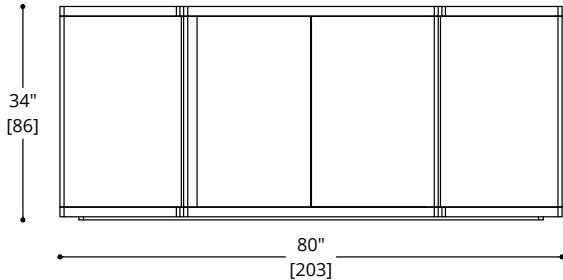

ATELIER PURCELL

OVERLAP CONSOLE