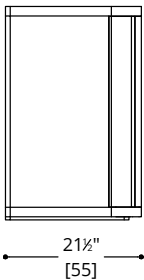

ATELIER PURCELL

OVERLAP CONSOLE

ATELIER PURCELL

OVERLAP CONSOLE

HANDLES

Standard Metal: Brushed Brass (SMBB33), Brushed Stainless Steel (SMBS35).

Hand Patinated Metal: Hand Patinated Light Bronze (HPLB36), Hand Patinated Dark Bronze (HPDB37).

CARCASS

Laquer
Standard Wood
Premium Wood
High Build Polished

NOTES:

PLEASE CONFIRM DETAILS OF THIS TEAR SHEET WITH YOUR LOCAL SALES ASSOCIATE.

Purcell Design reserves the right to make technological and aesthetic improvements to its models, including changes to the sizes and materials, without notice. The technical drawings do not define the details of the product. The measurements shown are indicative and may undergo changes. In particular, the dimensions relevant to the padded parts are subject to usage tolerances over time caused by the normal adjustment of the padding. For specific information, please contact us directly or the dealer closest to you.