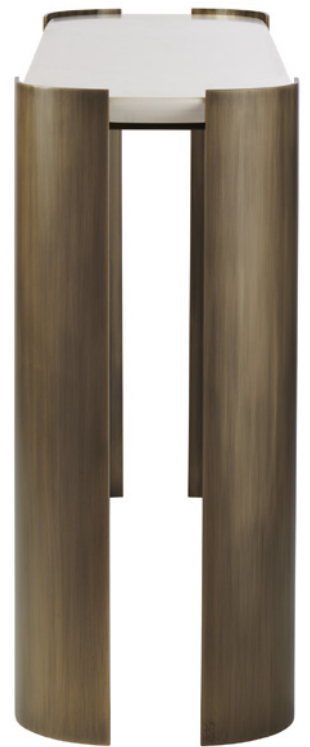

POWELL & BONNELL

9412

PARK CONSOLE

Designed by Yeji Park

Oblong console with four rounded steel frame legs and a reverse bevel edge stone top.

9412 Park Console: 60" w x 15.5" d x 34" h

WWW.POWELLANDBONNELL.COM

9412
PARK CONSOLE

Shown As: Antique Brass steel legs with Caesarstone Statuario Nuvo inset top.

Tabletop options include Powell & Bonnell Wood, Lacquer, Natural Stone, Solid Surface, Caesarstone.

Base available in Powell & Bonnell Plated and Powder coat metal finishes.