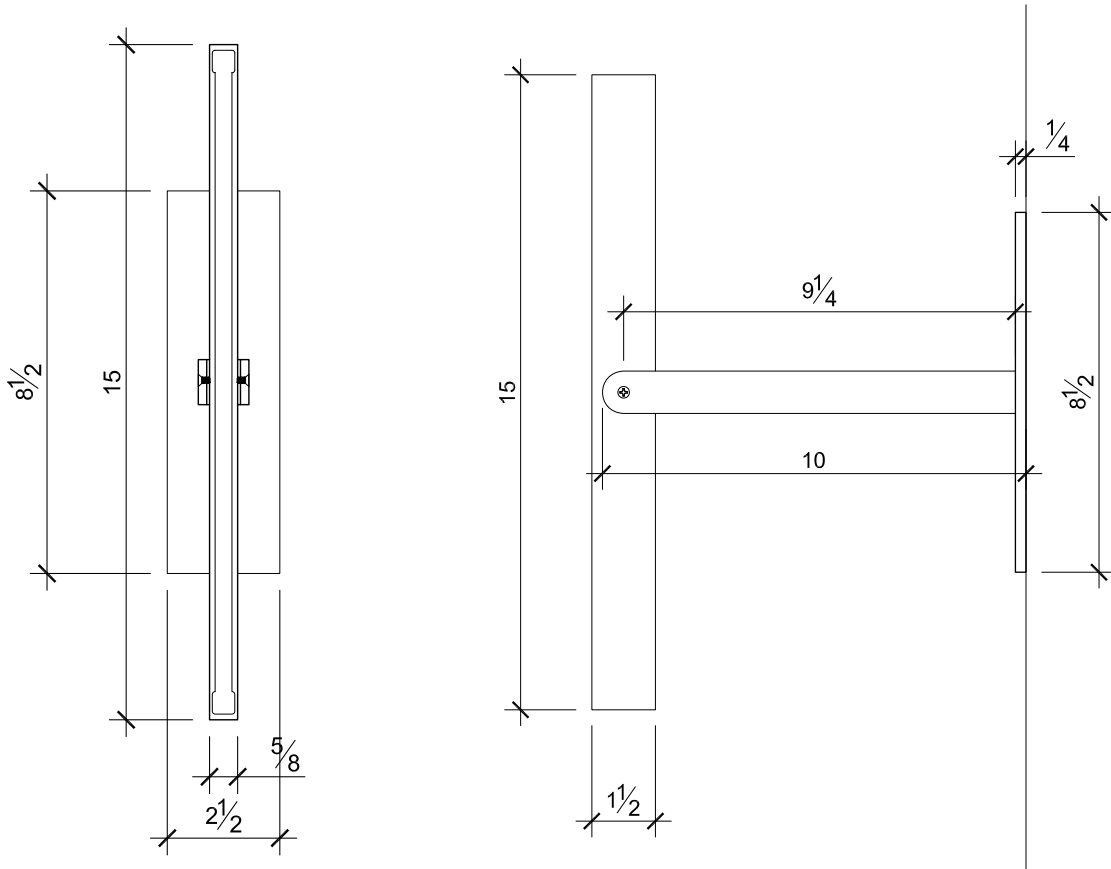

PIVOT SCONCE

Sizes: 15" Blade

Wall Projection: 10"

Aluminum Blade Finishes: Gloss White, Matte White, Gloss Black, Matte Black
Satin Silver, Blackened Steel

Brass Blade Finishes: Brushed Brass, Patinated Brass, Oil Rubbed Bronze

PIVOT SCONCE

Size: 15" Blade

Wall Projection: 10"

Aluminum Blade Finishes: Gloss White, Matte White, Gloss Black, Matte Black
Satin Silver, Blackened Steel

Brass Blade Finishes: Brushed Brass, Patinated Brass, Oil Rubbed Bronze

Specifics: White LEDS 90+ CRI

Color Temperature: Warm 2700K or Soft 3000K

750 Lumens per foot

6 Watts per foot

Dimming: ELV with optional 0-10V or TRIAC

Custom capabilities available upon request
UL Listing available upon request