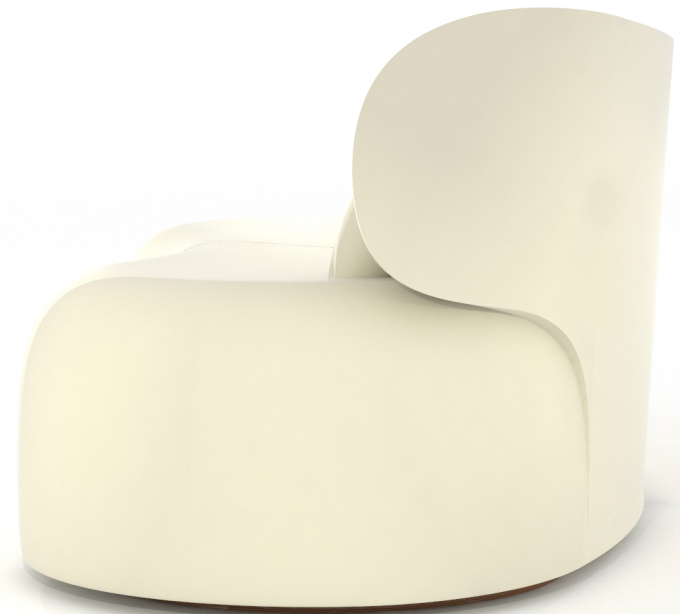

ROHAN

ROHAN

**DIMENSIONS:**  
3 PIECE SECTIONAL:  
116" W X 50" D X 33" H (36" D PROFILE)

2 PIECE SECTIONAL:  
84" W X 41" D X 33" H (36" D PROFILE)  
CUSTOM SIZES AVAILABLE

**FINISH:**  
STANDARD, PREMIUM, AND CUSTOM FINISHES AVAILABLE