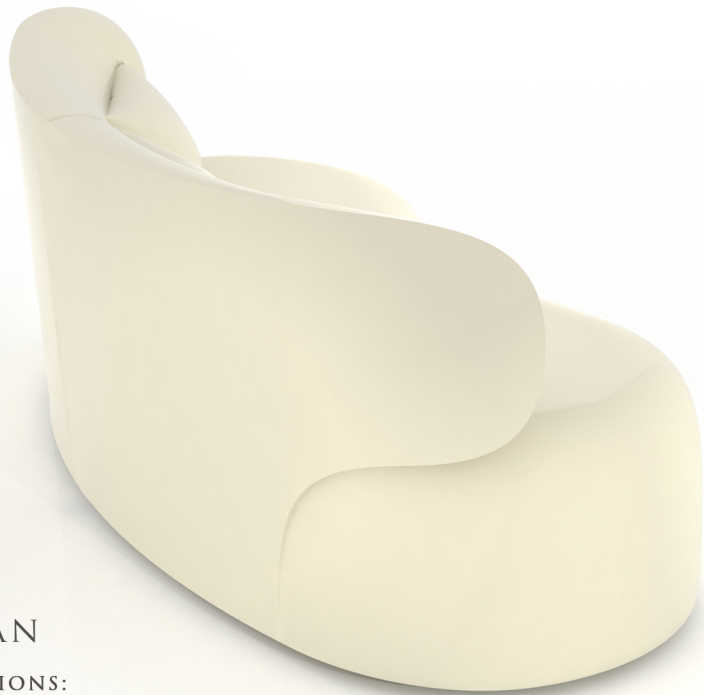

ROHAN

ROHAN

**DIMENSIONS:**  
3 PIECE SECTIONAL:  
116" W X 50" D X 33" H (36" D PROFILE)

2 PIECE SECTIONAL:  
84" W X 41" D X 33" H (36" D PROFILE)  
CUSTOM SIZES AVAILABLE

**FINISH:**  
STANDARD, PREMIUM, AND CUSTOM FINISHES AVAILABLE