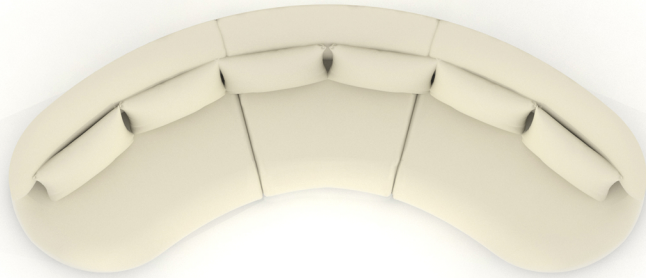

ROHAN

ROHAN

**DIMENSIONS:**  
3 PIECE SECTIONAL:  
116" W X 50" D X 33" H (36" D PROFILE)

2 PIECE SECTIONAL:  
84" W X 41" D X 33" H (36" D PROFILE)  
CUSTOM SIZES AVAILABLE

**FINISH:**  
STANDARD, PREMIUM, AND CUSTOM FINISHES AVAILABLE