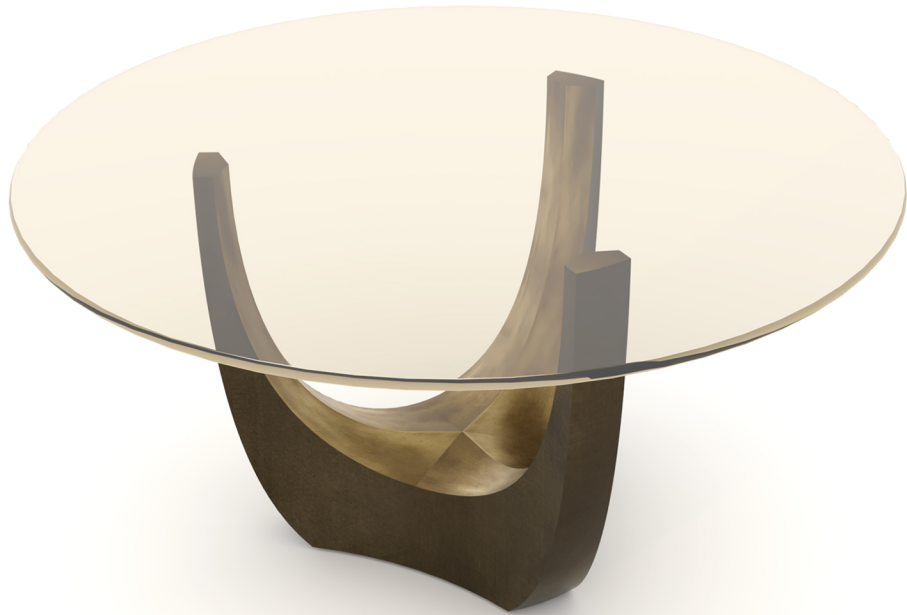

SABRINA

SABRINA

DIMENSIONS:
60" DIAM. X 30"H
CUSTOM SIZES AVAILABLE

FINISH:
STANDARD AND CUSTOM FINISHES AVAILABLE

RANDOLPH & HEIN

720 EAST 59TH STREET

LOS ANGELES

CALIFORNIA 90001