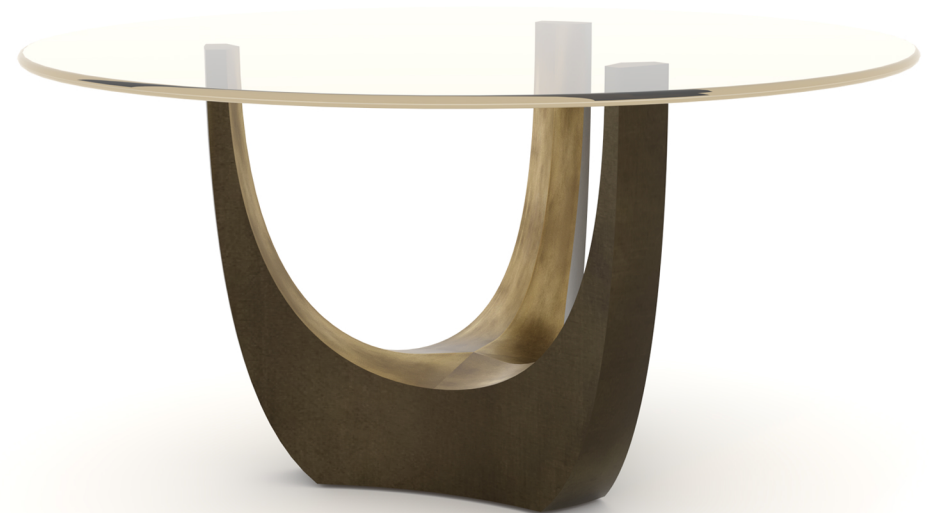

SABRINA

SABRINA

DIMENSIONS:
60" DIAM. X 30"H
CUSTOM SIZES AVAILABLE

FINISH:
STANDARD AND CUSTOM FINISHES AVAILABLE

RANDOLPH & HEIN

720 EAST 59TH STREET

LOS ANGELES

CALIFORNIA 90001