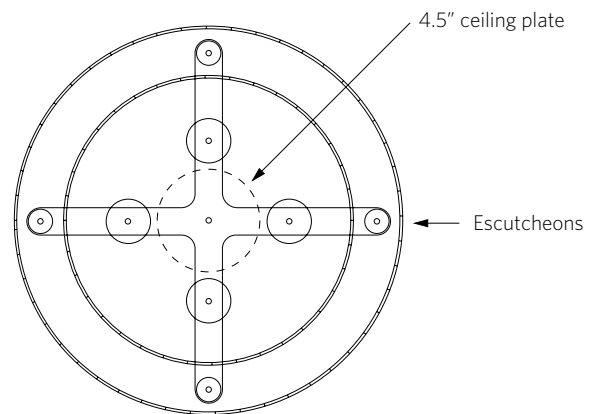

KILN FORMED GLASS

Clear, Opal white, Pale gold, Sand or Seeded opal.

DIMENSIONS

1610.16
16"Ø x 6.5"H x 8" fixed height
Ceiling Plate: 4.5"Ø x .25"D

1610.18
18"Ø x 6.5"H x 8" fixed height
Ceiling Plate: 4.5"Ø x .25"D

1610.20
20"Ø x 7.5"H x 9" fixed height
Ceiling Plate: 4.5"Ø x .25"D

1610.24
24"Ø x 7.5"H x 9" fixed height
Ceiling Plate: 4.5"Ø x .25"D

NET WT

14 lbs.

16 lbs.

20 lbs.

25 lbs.

VOLTAGE / LAMP TYPE

120V, 28W (4 x 7W), E26 base, ST19,
vintage Edison LED lamp, clear.
2,700°K, 92 CRI, 2400 lumens.

CA Title 24-JA8-2016-E

PLEASE SPECIFY

Finish and glass color.

SIDE VIEW

TOP VIEW

Note: Fixture body mounts with 4.5" ceiling plate and 4 escutcheons.

Template provided for mounting screw layout.