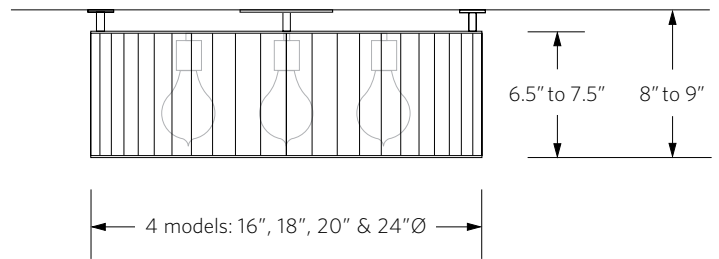

KILN FORMED GLASS

Clear, Opal white, Pale gold, Sand or Seeded opal.

DIMENSIONS

1610.16
16"Ø x 6.5"H x 8" fixed height
Ceiling Plate: 4.5"Ø x .25"D

1610.18
18"Ø x 6.5"H x 8" fixed height
Ceiling Plate: 4.5"Ø x .25"D

1610.20
20"Ø x 7.5"H x 9" fixed height
Ceiling Plate: 4.5"Ø x .25"D

1610.24
24"Ø x 7.5"H x 9" fixed height
Ceiling Plate: 4.5"Ø x .25"D

NET WT

14 lbs.

16 lbs.

20 lbs.

25 lbs.

VOLTAGE / LAMP TYPE

120V, 28W (4 x 7W), E26 base, ST19,
vintage Edison LED lamp, clear.
2,700°K, 92 CRI, 2400 lumens.

CA Title 24-JA8-2016-E

PLEASE SPECIFY

Finish and glass color.

SIDE VIEW

TOP VIEW

Note: Fixture body mounts with 4.5" ceiling plate and 4 escutcheons.

Template provided for mounting screw layout.