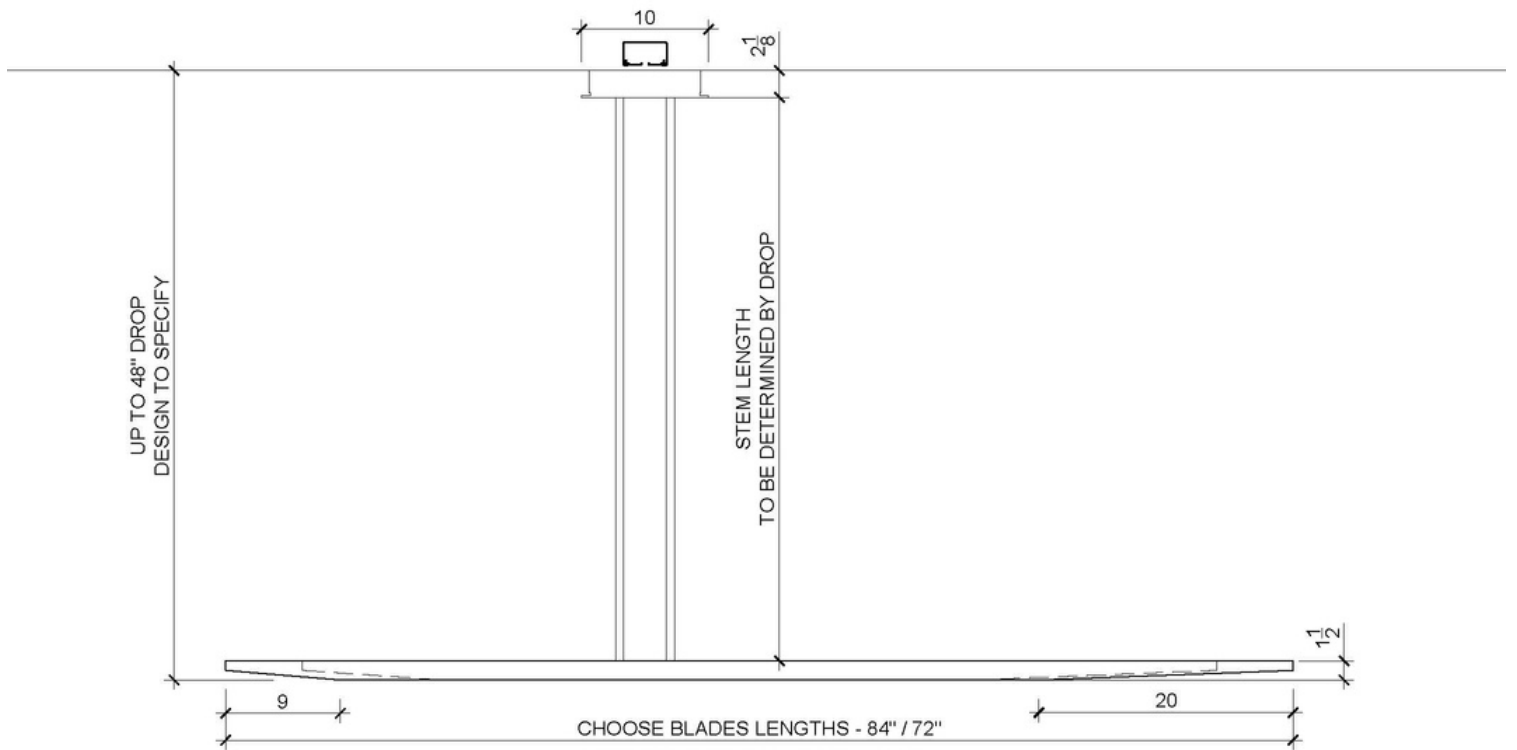

TAPER OFFSET

Sizes: 60" / 72" / 84"

Drop Height: 18" - 48"

Aluminum Blade Finishes: Gloss White, Matte White, Gloss Black, Matte Black
Satin Silver, Blackened Steel

Brass Blade Finishes: Brushed Brass, Patinated Brass, Oil Rubbed Bronze

TAPER OFFSET

Sizes: 84" / 72"

Drop Height: 18" - 48"

Aluminum Blade Finishes: Gloss White, Matte White, Gloss Black, Matte Black
Satin Silver, Blackened Steel

Brass Blade Finishes: Brushed Brass, Patinated Brass, Oil Rubbed Bronze

Stem & Canopy Finish: Gloss White, Matte White, Gloss Black, Matte Black
Brushed Stainless Steel, Blackened Stainless Steel, Brushed Brass, Patinated Brass

Specifics: White LEDS 90+ CRI
Color Temperature: Warm 2700K or Soft 3000K

Canopy: 6" x 10" x 2" ; 30-75 lbs

750 Lumens per foot

6 Watts per foot

Dimming: ELV with optional 0-10V or TRIAC

Custom capabilities available upon request
UL Listing available upon request