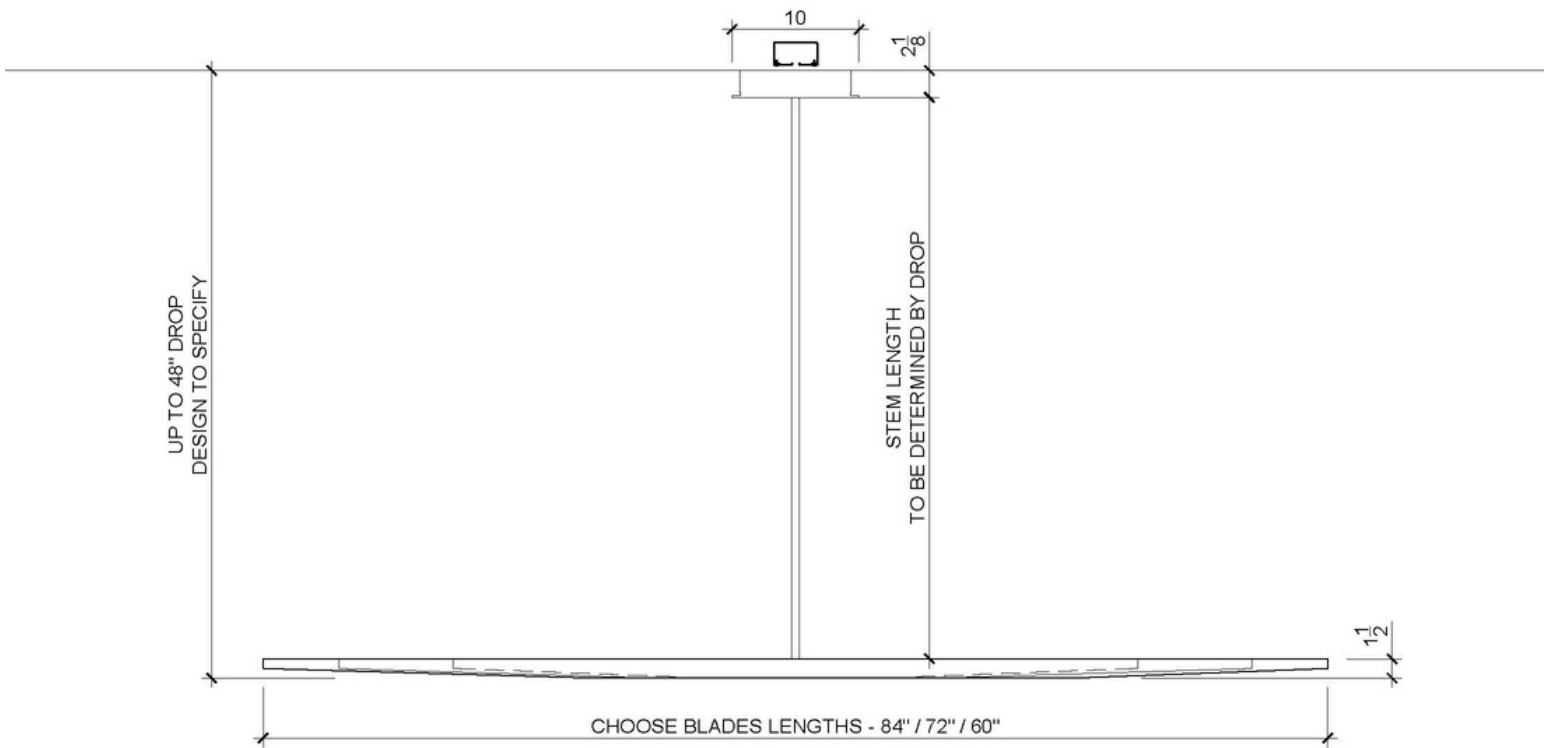

## TAPER ONE

Sizes: 60" / 72" / 84"

Drop Height: 18" - 48"

Aluminum Blade Finishes: Gloss White, Matte White, Gloss Black, Matte Black  
Satin Silver, Blackened Steel

Brass Blade Finishes: Brushed Brass, Patinated Brass, Oil Rubbed Bronze

## TAPER ONE

Sizes: 84" / 72" / 60"

Drop Height: 18" - 48"

Aluminum Blade Finishes: Gloss White, Matte White, Gloss Black, Matte Black  
Satin Silver, Blackened Steel

Brass Blade Finishes: Brushed Brass, Patinated Brass, Oil Rubbed Bronze

Canopy: 10" x 10" x 2" ; 30-75 lbs

750 Lumens per foot

6 Watts per foot

Dimming: ELV with optional 0-10V or TRIAC

Custom capabilities available upon request  
UL Listing available upon request