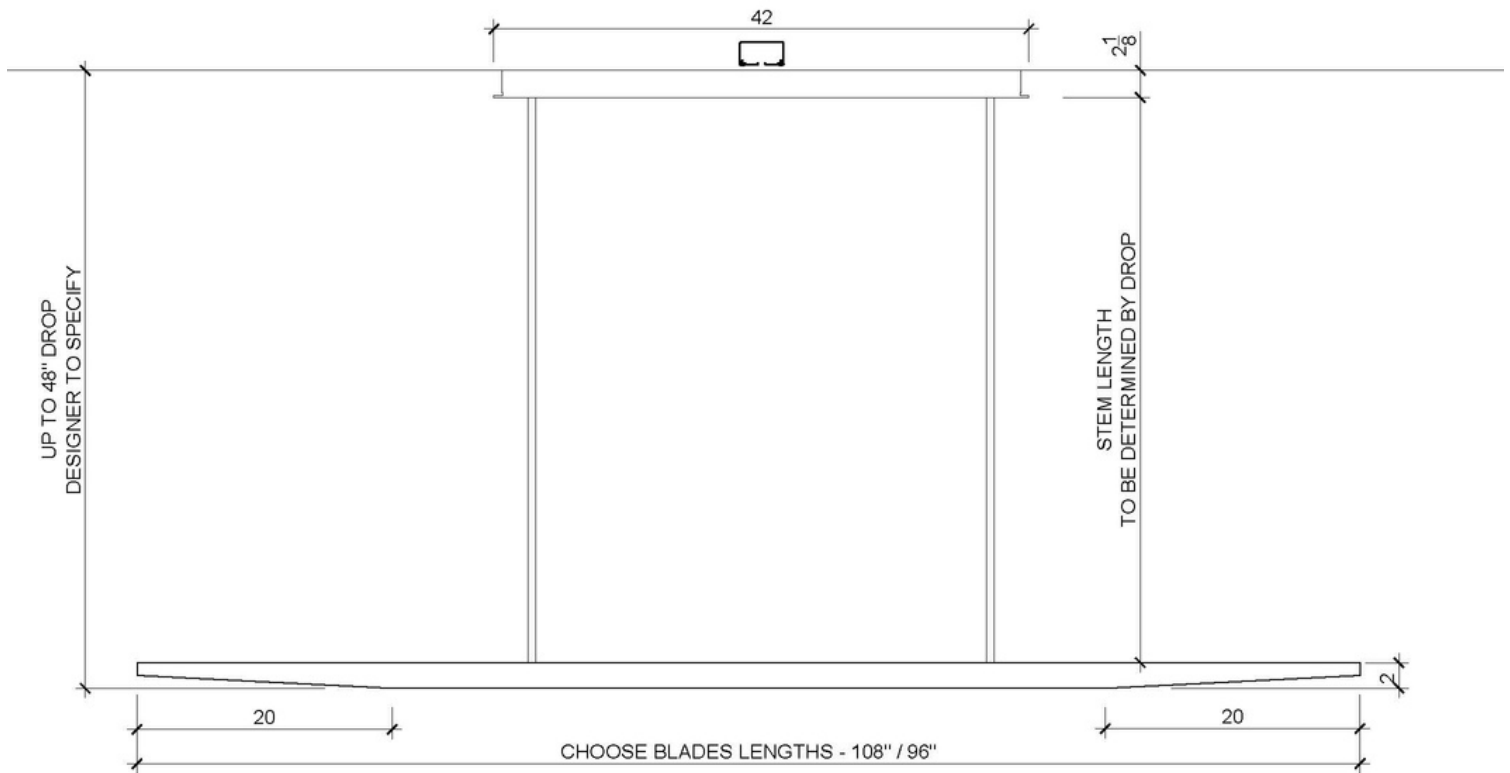

TAPER TWO

Sizes: 84" / 96" / 108"

Drop Height: 18" - 48"

Aluminum Blade Finishes: Gloss White, Matte White, Gloss Black, Matte Black
Satin Silver, Blackened Steel

Brass Blade Finishes: Brushed Brass, Patinated Brass, Oil Rubbed Bronze

TAPER TWO

Sizes: 108" / 96" / 84"

Drop Height: 18" - 48"

Aluminum Blade Finishes: Gloss White, Matte White, Gloss Black, Matte Black
Satin Silver, Blackened Steel

Brass Blade Finishes: Brushed Brass, Patinated Brass, Oil Rubbed Bronze

Stem & Canopy Finish: Gloss White, Matte White, Gloss Black, Matte Black
Brushed Stainless Steel, Blackened Stainless Steel, Brushed Brass, Patinated Brass

Specifics: White LEDS 90+ CRI
Color Temperature: Warm 2700K or Soft 3000K

Canopy: 6" x 42" x 2" ; 30-75 lbs

750 Lumens per foot

6 Watts per foot

Dimming: ELV with optional 0-10V or TRIAC

Custom capabilities available upon request
UL Listing available upon request