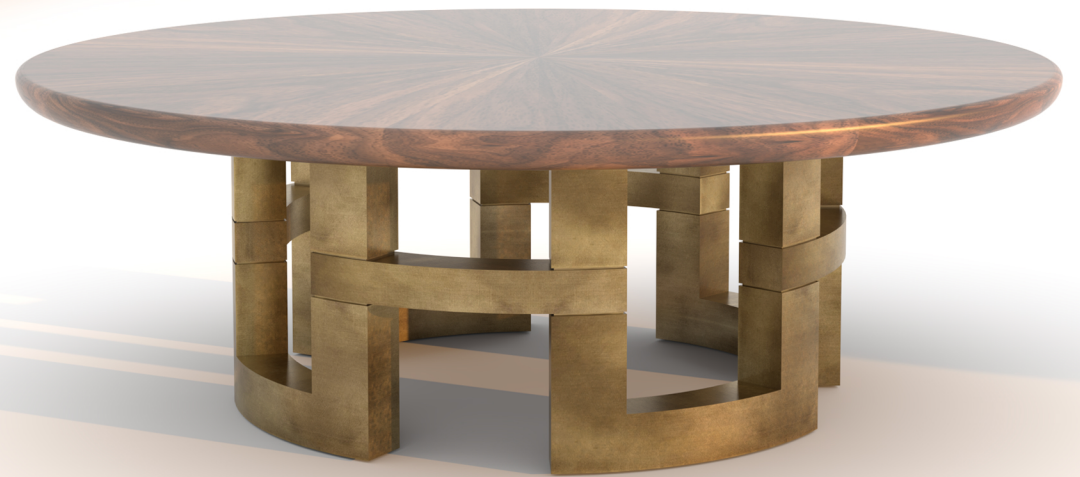

YUAN

YUAN

DIMENSIONS:
48"DIAM X 20"H
60"DIAM X 20"H
CUSTOM SIZES AVAILABLE

FINISH:
STANDARD, PREMIUM, AND CUSTOM FINISHES AVAILABLE

RANDOLPH & HEIN

720 EAST 59TH STREET

LOS ANGELES

CALIFORNIA 90001