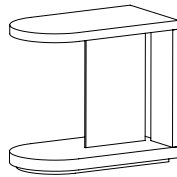

## YUJI SIDE TABLE

ET-20-119-A

W 23" (58 cm) D 14" (35.5 cm) H 20" (51 cm)