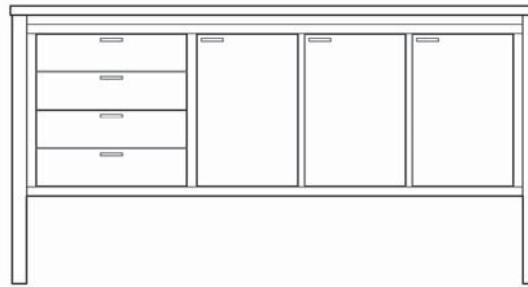

DIXON CONSOLE

72.5"L X 20.5"D X 38"H

DESCRIPTION

- (4) 20.75"W x 5.25"H STACKED DRAWERS
- (3) 14"W DOORS - (1) ADJUSTABLE SHELF BEHIND EACH DOOR
- SOFT CLOSE HINGES/GLIDES ON ALL DOORS & DRAWERS

405C DIXON CONSOLE

FRONT VIEW

SIDE VIEW

DIMENSIONS

72.5"L X 20.5"D X 38"H

OPTIONS

- HAMMERED METAL DETAIL (SHOWN)
- FINISHES (SEE PRICE LIST)
- SOLID WOOD TEXTURED BACK PANELS