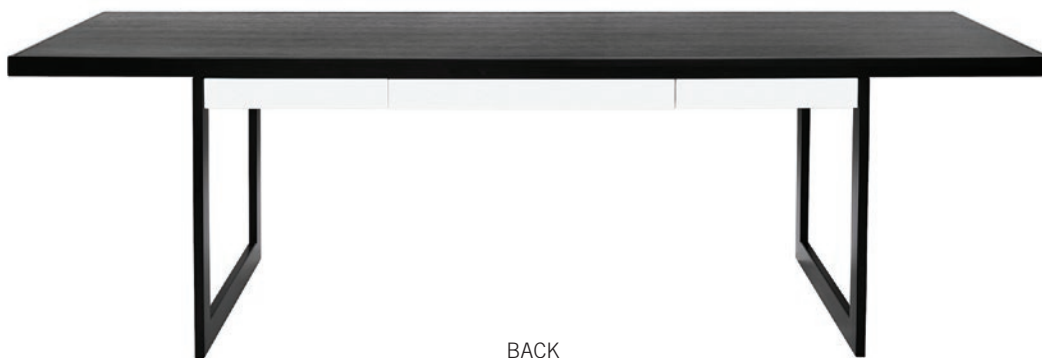

POWELL &
BONNELL

FRONT

BACK

DUPONT DESK 9475

Iron framed desk with inset wood, natural stone or solid surface top and lacquer drawers with finger pulls. Y-shaped front leg detail.

30" h x 32" d x 102" w.

Custom sizes available.

As shown: Satin black metal frame, inset Black ash top, Vanna lacquer drawers.

WWW.POWELLANDBONNELL.COM