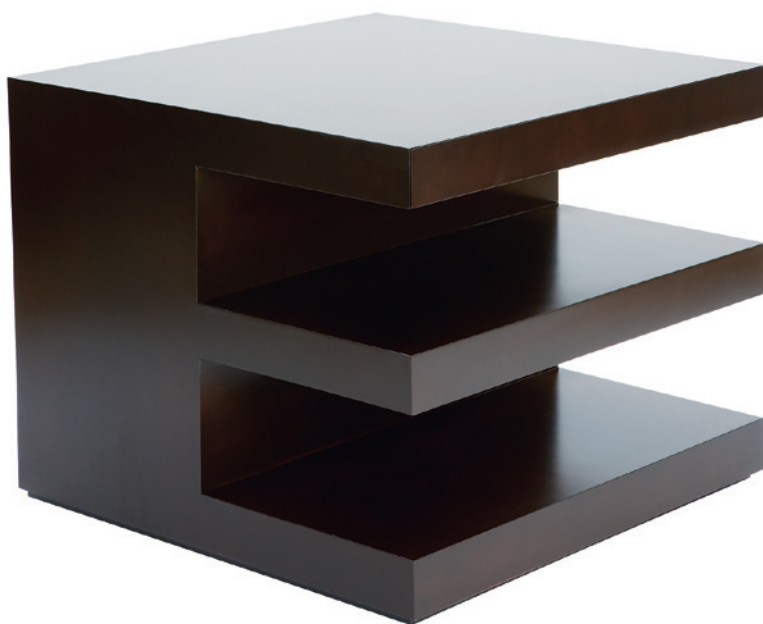

POWELL &
BONNELL

EPSILON TABLE 9720

Three tiered side table with concealed drawer built into upper tier with hidden finger pull.

24" h x 30" d x 30" w.

24" h x 24" d x 24" w.

Custom sizes available.

As shown: Chocolate maple.