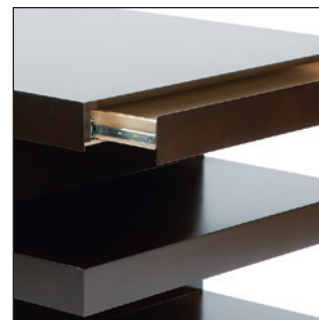

POWELL &
BONNELL

EPSILON TABLE 9720

Three tiered side table with concealed drawer built into upper tier with hidden finger pull.

24" h x 30" d x 30" w.

24" h x 24" d x 24" w.

Custom sizes available.

As shown: Chocolate maple.