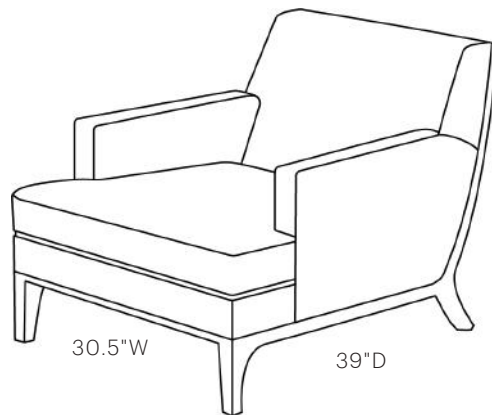

GRANADA LOUNGE CHAIR

Granada Lounge Chair

DIMENSIONS 30.5"W x 39"D x 32.5"H

FABRIC Complete Chair: 9 Yards / 162 Sq. Ft

32.5"H

30.5"W

39"D

1500 South Western Avenue Chicago, IL 60608 Phone:312.243.2919 Fax:312.243.2920 aneesupholstery.com info@aneesupholstery.com