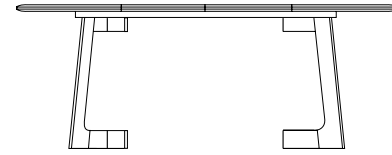

KEMIZO ROUND TABLE

60W x 60D x 29H

Shown in Terra Walnut and optional Medium Bronze inlay.

The Kemizo Round Table features a pedestal style base with angled offset legs. The profiled edges and inside radii of the leg joints soften the angular form of the table base. The optional hand-hewn metal inlay embellish the base and table edges. Available in fixed or extension versions.

Kemizo Round Table

42"W x 42"D x 29"H
 48"W x 48"D x 29"H
 54"W x 54"D x 29"H
 60"W x 60"D x 29"H
 66"W x 66"D x 29"H
 72"W x 72"D x 29"H

Round Extension Table (w/self-storing leaf)

48"W (68"w/one 20"leaf) x 48"D x 29"H
 54"W (74"w/one 20"leaf) x 54"D x 29"H
 60"W (84"w/one 24"leaf) x 60"D x 29"H
 66"W (90"w/one 24"leaf) x 66"D x 29"H
 72"W (96"w/one 24"leaf) x 72"D x 29"H

Split Base Round Extension Table

48"W (96"w/two 24"leaves) x 48"D x 29"H
 54"W (102"w/two 24"leaves) x 54"D x 29"H
 60"W (108"w/two 24"leaves) x 60"D x 29"H
 66"W (114"w/two 24"leaves) x 66"D x 29"H
 72"W (120"w/two 24"leaves) x 72"D x 29"H

Split Base Square Extension Table

48"W (96"w/two 24"leaves) x 48"D x 29"H
 54"W (102"w/two 24"leaves) x 54"D x 29"H
 60"W (108"w/two 24"leaves) x 60"D x 29"H
 66"W (114"w/two 24"leaves) x 66"D x 29"H
 72"W (120"w/two 24"leaves) x 72"D x 29"H