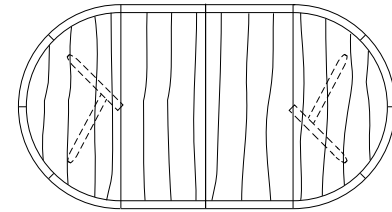

KEMIZO ROUND TABLE

60W x 60D x 29H

Shown in Terra Walnut and optional Medium Bronze inlay.

The Kemizo Round Table features a pedestal style base with angled offset legs. The profiled edges and inside radii of the leg joints soften the angular form of the table base. The optional hand-hewn metal inlay embellish the base and table edges. Available in fixed or extension versions.

Kemizo Round Table

42"W x 42"D x 29"H
 48"W x 48"D x 29"H
 54"W x 54"D x 29"H
 60"W x 60"D x 29"H
 66"W x 66"D x 29"H
 72"W x 72"D x 29"H

Round Extension Table (w/self-storing leaf)

48"W (68"w/one 20"leaf) x 48"D x 29"H
 54"W (74"w/one 20"leaf) x 54"D x 29"H
 60"W (84"w/one 24"leaf) x 60"D x 29"H
 66"W (90"w/one 24"leaf) x 66"D x 29"H
 72"W (96"w/one 24"leaf) x 72"D x 29"H

Split Base Round Extension Table

48"W (96"w/two 24"leaves) x 48"D x 29"H
 54"W (102"w/two 24"leaves) x 54"D x 29"H
 60"W (108"w/two 24"leaves) x 60"D x 29"H
 66"W (114"w/two 24"leaves) x 66"D x 29"H
 72"W (120"w/two 24"leaves) x 72"D x 29"H

Split Base Square Extension Table

48"W (96"w/two 24"leaves) x 48"D x 29"H
 54"W (102"w/two 24"leaves) x 54"D x 29"H
 60"W (108"w/two 24"leaves) x 60"D x 29"H
 66"W (114"w/two 24"leaves) x 66"D x 29"H
 72"W (120"w/two 24"leaves) x 72"D x 29"H