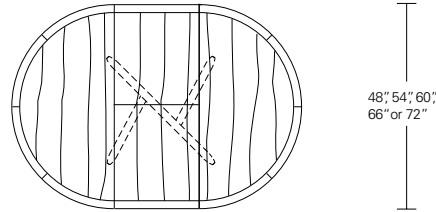

KEMIZO ROUND TABLE

60W x 60D x 29H

Shown in Terra Walnut and optional Medium Bronze inlay.

The Kemizo Round Table features a pedestal style base with angled offset legs. The profiled edges and inside radii of the leg joints soften the angular form of the table base. The optional hand-hewn metal inlay embellish the base and table edges. Available in fixed or extension versions.

Kemizo Round Table

42"W x 42"D x 29"H
 48"W x 48"D x 29"H
 54"W x 54"D x 29"H
 60"W x 60"D x 29"H
 66"W x 66"D x 29"H
 72"W x 72"D x 29"H

Round Extension Table (w/self-storing leaf)

48"W (68"w/one 20"leaf) x 48"D x 29"H
 54"W (74"w/one 20"leaf) x 54"D x 29"H
 60"W (84"w/one 24"leaf) x 60"D x 29"H
 66"W (90"w/one 24"leaf) x 66"D x 29"H
 72"W (96"w/one 24"leaf) x 72"D x 29"H

Split Base Round Extension Table

48"W (96"w/two 24"leaves) x 48"D x 29"H
 54"W (102"w/two 24"leaves) x 54"D x 29"H
 60"W (108"w/two 24"leaves) x 60"D x 29"H
 66"W (114"w/two 24"leaves) x 66"D x 29"H
 72"W (120"w/two 24"leaves) x 72"D x 29"H

Split Base Square Extension Table

48"W (96"w/two 24"leaves) x 48"D x 29"H
 54"W (102"w/two 24"leaves) x 54"D x 29"H
 60"W (108"w/two 24"leaves) x 60"D x 29"H
 66"W (114"w/two 24"leaves) x 66"D x 29"H
 72"W (120"w/two 24"leaves) x 72"D x 29"H