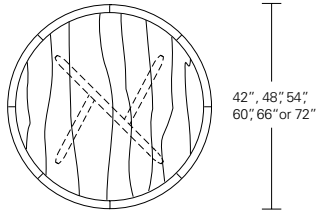

KEMIZO ROUND TABLE

60W x 60D x 29H

Shown in Terra Walnut and optional Medium Bronze inlay.

The Kemizo Round Table features a pedestal style base with angled offset legs. The profiled edges and inside radii of the leg joints soften the angular form of the table base. The optional hand-hewn metal inlay embellish the base and table edges. Available in fixed or extension versions.

Kemizo Round Table

42"W x 42"D x 29"H
 48"W x 48"D x 29"H
 54"W x 54"D x 29"H
 60"W x 60"D x 29"H
 66"W x 66"D x 29"H
 72"W x 72"D x 29"H

Round Extension Table (w/self-storing leaf)

48"W (68"w/one 20"leaf) x 48"D x 29"H
 54"W (74"w/one 20"leaf) x 54"D x 29"H
 60"W (84"w/one 24"leaf) x 60"D x 29"H
 66"W (90"w/one 24"leaf) x 66"D x 29"H
 72"W (96"w/one 24"leaf) x 72"D x 29"H

Split Base Round Extension Table

48"W (96"w/two 24"leaves) x 48"D x 29"H
 54"W (102"w/two 24"leaves) x 54"D x 29"H
 60"W (108"w/two 24"leaves) x 60"D x 29"H
 66"W (114"w/two 24"leaves) x 66"D x 29"H
 72"W (120"w/two 24"leaves) x 72"D x 29"H

Split Base Square Extension Table

48"W (96"w/two 24"leaves) x 48"D x 29"H
 54"W (102"w/two 24"leaves) x 54"D x 29"H
 60"W (108"w/two 24"leaves) x 60"D x 29"H
 66"W (114"w/two 24"leaves) x 66"D x 29"H
 72"W (120"w/two 24"leaves) x 72"D x 29"H