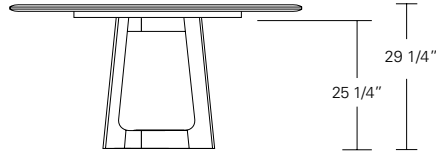

Kemizo Round Table

42"W x 42"D x 29"H
 48"W x 48"D x 29"H
 54"W x 54"D x 29"H
 60"W x 60"D x 29"H
 66"W x 66"D x 29"H
 72"W x 72"D x 29"H

Round Extension Table (w/self-storing leaf)

48"W (68"w/one 20"leaf) x 48"D x 29"H
 54"W (74"w/one 20"leaf) x 54"D x 29"H
 60"W (84"w/one 24"leaf) x 60"D x 29"H
 66"W (90"w/one 24"leaf) x 66"D x 29"H
 72"W (96"w/one 24"leaf) x 72"D x 29"H

Split Base Round Extension Table

48"W (96"w/two 24"leaves) x 48"D x 29"H
 54"W (102"w/two 24"leaves) x 54"D x 29"H
 60"W (108"w/two 24"leaves) x 60"D x 29"H
 66"W (114"w/two 24"leaves) x 66"D x 29"H
 72"W (120"w/two 24"leaves) x 72"D x 29"H

Kemizo Square Table

42"W x 42"D x 29"H
 48"W x 48"D x 29"H
 54"W x 54"D x 29"H
 60"W x 60"D x 29"H
 66"W x 66"D x 29"H
 72"W x 72"D x 29"H

Square Extension Table (w/self-storing leaf)

48"W (68"w/one 20"leaf) x 48"D x 29"H
 54"W (74"w/one 20"leaf) x 54"D x 29"H
 60"W (84"w/one 24"leaf) x 60"D x 29"H
 66"W (90"w/one 24"leaf) x 66"D x 29"H
 72"W (96"w/one 24"leaf) x 72"D x 29"H

Split Base Square Extension Table

48"W (96"w/two 24"leaves) x 48"D x 29"H
 54"W (102"w/two 24"leaves) x 54"D x 29"H
 60"W (108"w/two 24"leaves) x 60"D x 29"H
 66"W (114"w/two 24"leaves) x 66"D x 29"H
 72"W (120"w/two 24"leaves) x 72"D x 29"H