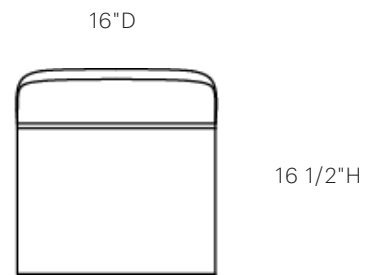

ANEES
FURNITURE & DESIGN

KONYA BENCH

KONYA BENCH

DIMENSIONS 60"W x 16 1/2"H x 16"D

FABRIC COM : 2 yards / COL : 36 Sq Ft

1500 South Western Avenue Chicago, IL 60608 Phone:312.243.2919 Fax:312.243.2920 aneesupholstery.com info@aneesupholstery.com